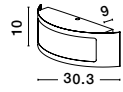

ZENITH • 9020932
Dark Gray Stainless Aluminium
Anti-Glare Acrylic Diffuser
LED E27 1x12 Watt
220-240 Volt
Bulb Excluded IP44
L: 30.3 W: 9 H: 10 cm