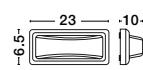

PULSAR - 812103

Dark Gray ABS
Acrylic White Diffuser
LED 6 Watt 683Lm
3000K or 4000K
220-220 Volt 50Hz
Beam Angle 67° IP54
AC Driver Included
L: 23 W: 10 H: 6.5 cm