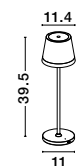

Charging time: 4.5hrs
• Touch 1: 100% of light - 10hrs
• Touch 2: 50% of light - 20 hrs

IP54

TWO DIFFERENT TYPES OF CHARGING

SEINA - 9223406
Dimmable
Sandy Black Aluminium & Acrylic
LED 2 Watt 192Lm
2700K DC 5 Volt IP54
Switch On/Off
Rechargeable with PG base or White USB Type C Wire
D: 11.4 H: 39.5 cm

SEINA - 9223407
Dimmable
Sandy White Aluminium & Acrylic
LED 2 Watt 192Lm
2700K DC 5 Volt IP54
Switch On/Off
Rechargeable with PG base or White USB Type C Wire
D: 11.4 H: 39.5 cm

BASE - 9223408
Sandy Black Aluminium
PG Recharging Base Compatible with codes 9223406 & 9223407

ADAPTOR - 9223409
Black adaptor 5V 2A

ADAPTOR - 9223410
White adaptor 5V 2A