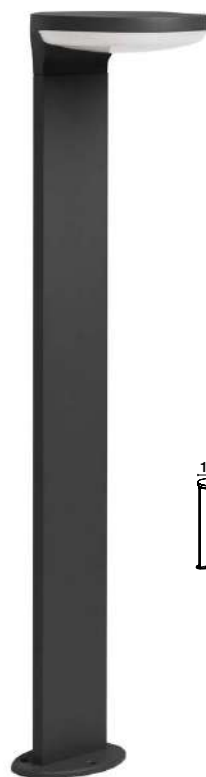

ENZI - 9936102
Dark Gray Aluminium
Acrylic Diffuser
LED 15 Watt 1630Lm
3000K 100-240 Volt
Beam Angle 180° IP54
D: 18 W: 18 H: 80 cm