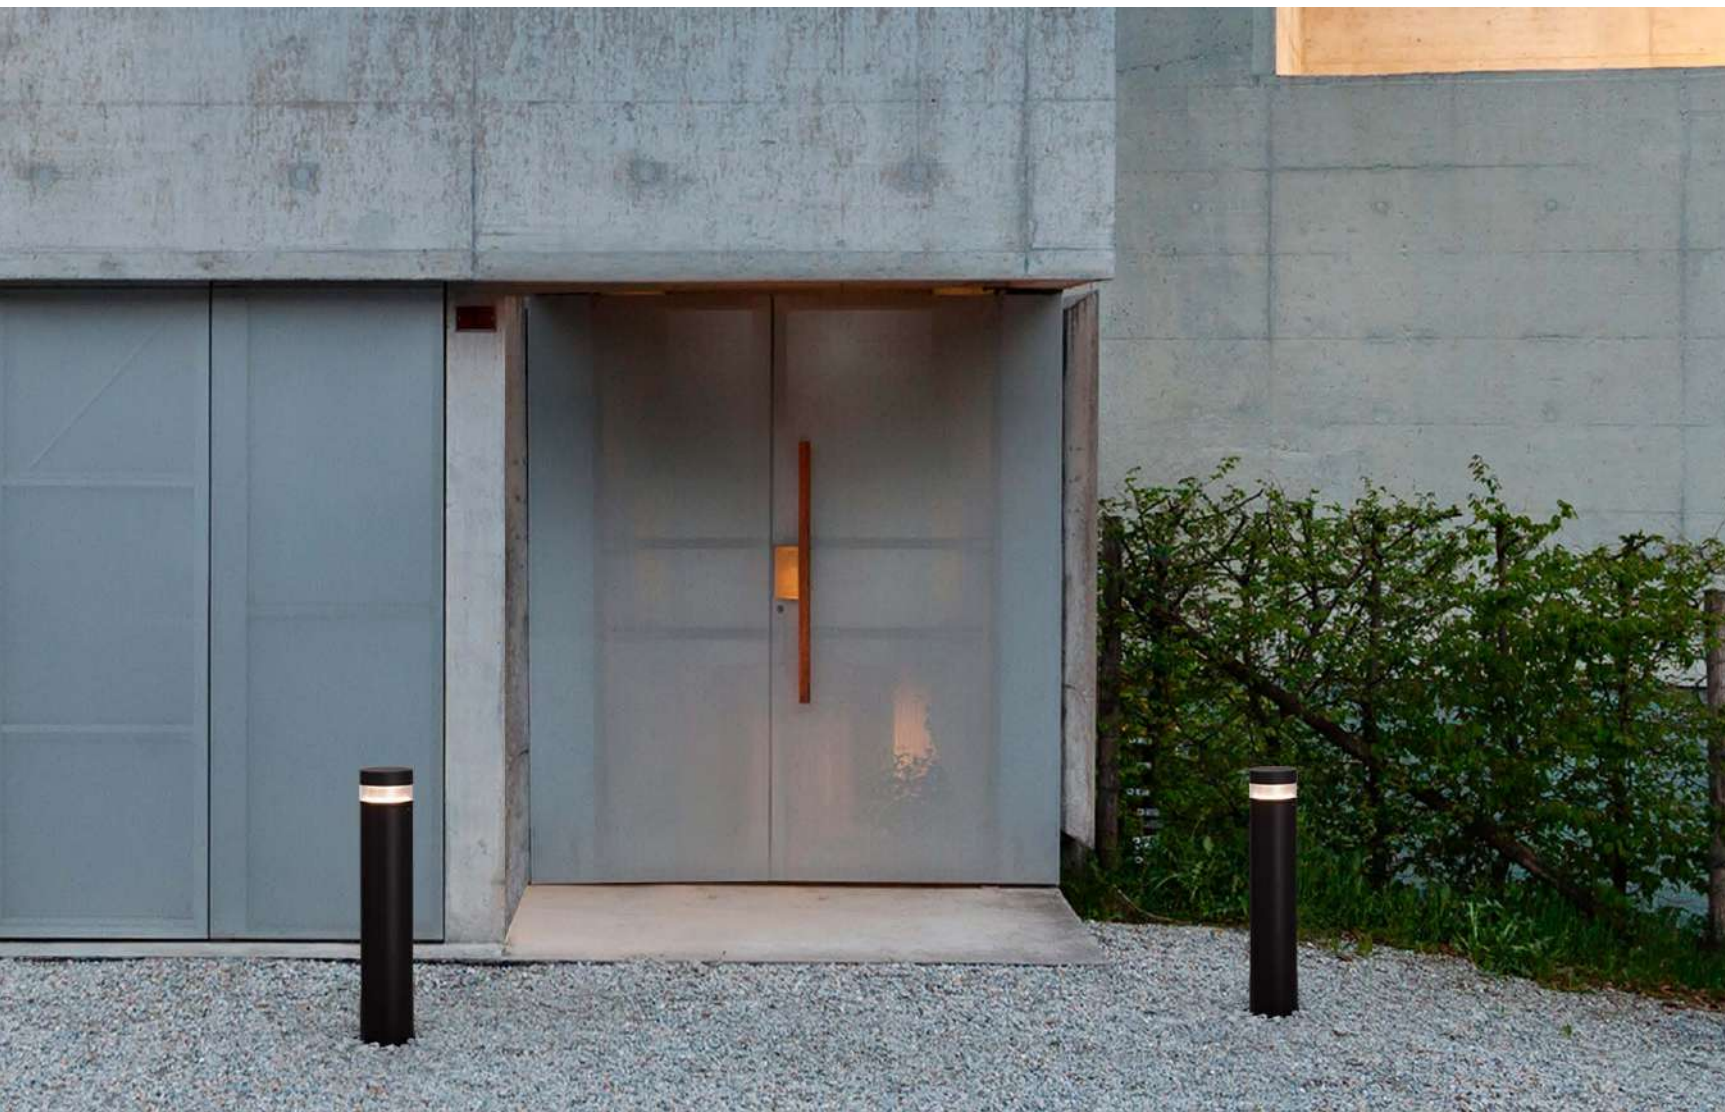

TALA - 9026123
Black Aluminium
& Acrylic
LED 12 Watt 594Lm
3000K 100-240V
Beam Angle 180° IP54
D: 13.4 H: 25 cm

LED IP54 WARM WHITE

TALA - 9026124
Black Aluminium
& Acrylic
LED 12 Watt 594Lm
3000K 100-240V
Beam Angle 180° IP54
D: 13.4 H: 70 cm

LED IP54 WARM WHITE

IP54