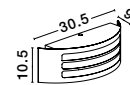

ZENITH • 713114
Antique Brown Aluminium
White Acrylic Diffuser
LED E27 1x12 Watt
220-240 Volt
Bulb Excluded IP44
L: 30.5 W: 9 H: 10.5 cm