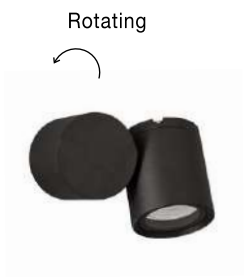

IP54

FOCUS - 9207912

Black Aluminium
Glass Diffuser
LED GU10 1x7 Watt
100-240 Volt IP54
Bulb Excluded
D: 6.8 W: 11.5 H: 9.5 cm