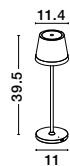

ADAPTOR - 9223409
 Black adaptor 5V 2A

ADAPTOR - 9223410
 White adaptor 5V 2A

Charging time: 4.5hrs
 • Touch 1: 100% of light - 10hrs
 • Touch 2: 50% of light - 20 hrs

SEINA - 9223403

Dimmable
 Sandy Brown Aluminium & Acrylic
 LED 2 Watt 192Lm
 2700K DC 5 Volt IP54
 Switch On/Off/ USB Type C Wire
 Rechargeable with PG base
 D: 11.4 H: 39.5 cm