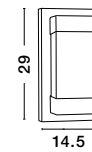

LETO . 9060203

Sandy Black Aluminium
Acrylic Diffuser
LED 18 Watt 2132Lm
3000K 220-240V
Beam Angle 120° IP65
L: 14.5 W: 10.2 H: 29 cm