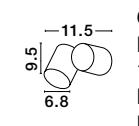

IP54

FOCUS - 9207912

Black Aluminium
Glass Diffuser
LED GU10 1x7 Watt
100-240 Volt IP54
Bulb Excluded
D: 6.8 W: 11.5 H: 9.5 cm

FOCUS - 9279111

Black Aluminium
Glass Diffuser
LED GU10 1x7 Watt
100-240 Volt IP54
Bulb Excluded
D: 6.8 W: 13.8 H: 27 cm

FOCUS - 9279112

Black Aluminium
Glass Diffuser
LED GU10 1x7 Watt
100-240 Volt IP54
Bulb Excluded
D: 6.8 W: 13.8 H: 55 cm