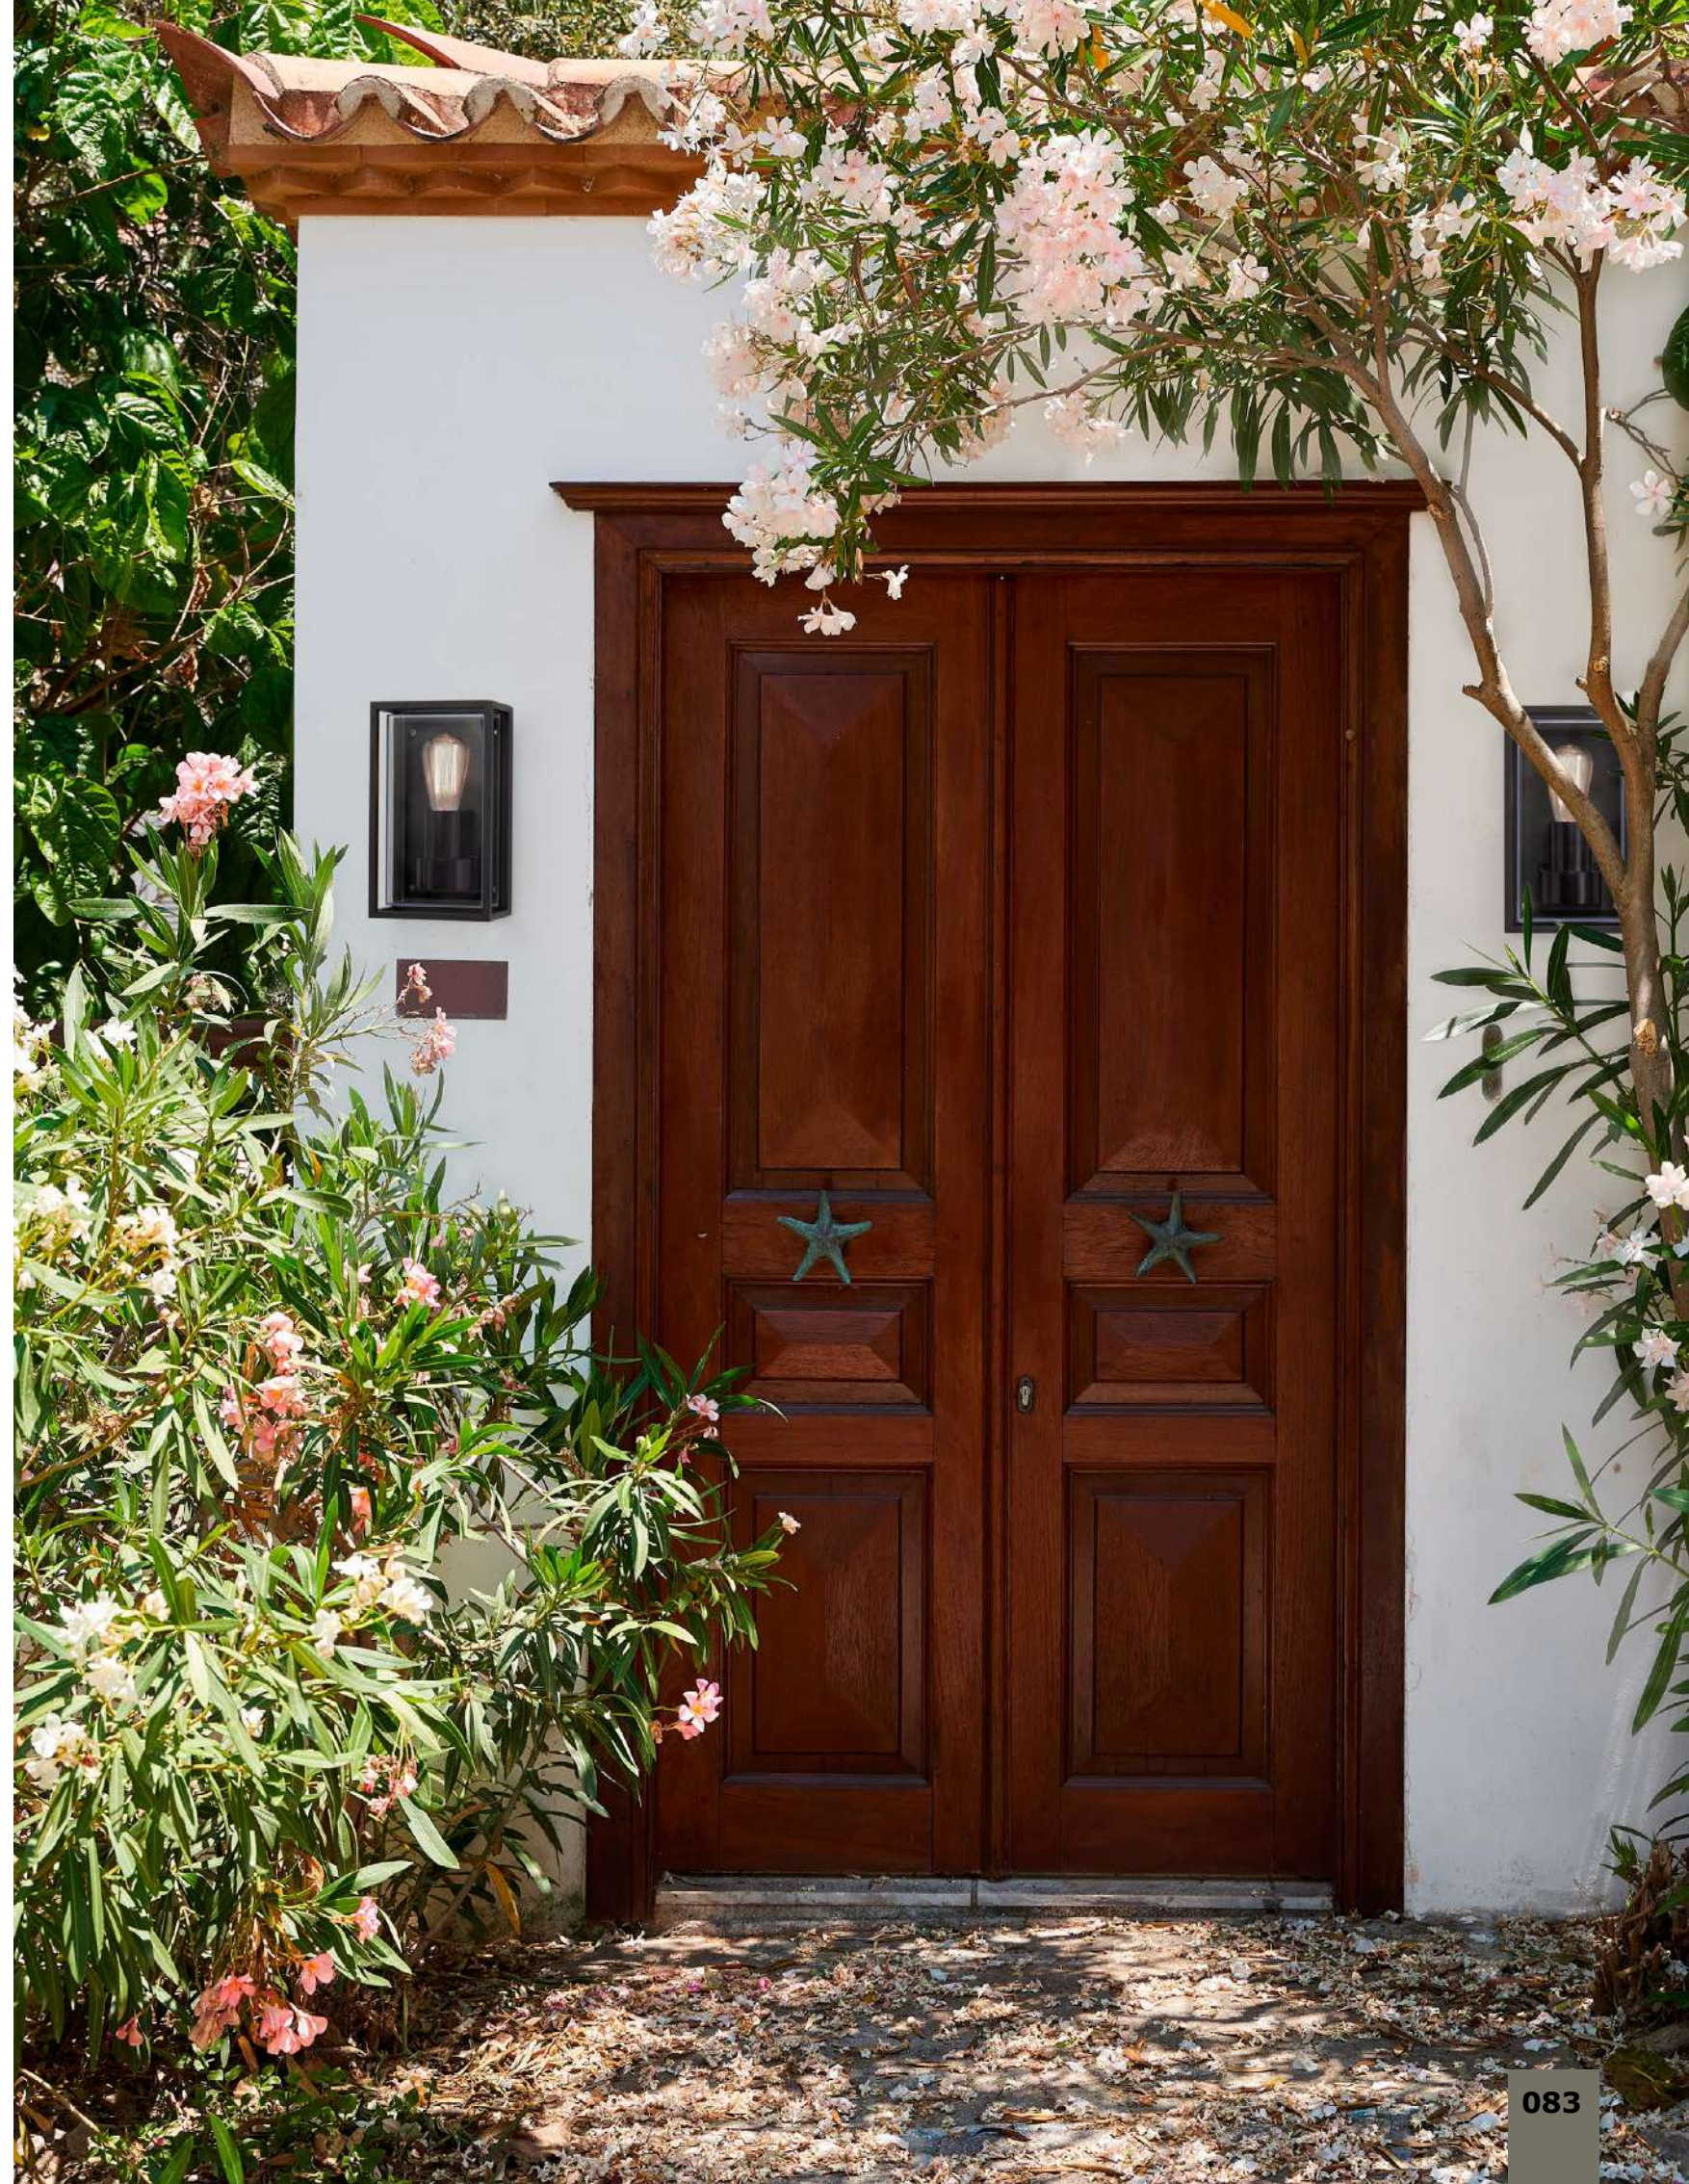

IP65

OMIKA - 9060195

Dark Grey Aluminum
& Clear Glass
LED E27 1x12 Watt
110-240 Volt
Bulb Excluded IP54
D: 15 H: 37 cm

OMIKA - 9060197

Dark Grey Aluminum
& Clear Glass
LED E27 1x12 Watt
110-240 Volt
Bulb Excluded IP54
D: 15 H: 88.5 cm