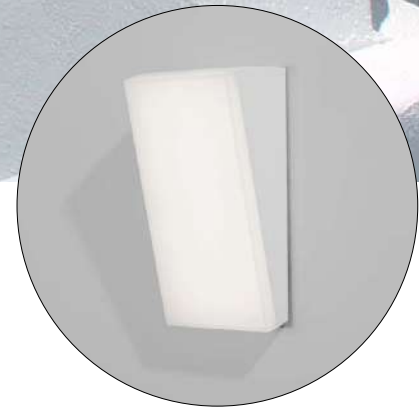

KEEN - 9270015
Sandy Black Aluminium
Acrylic Diffuser
LED 12 Watt 1080Lm
3000K 220-240 Volt 50Hz
Beam Angle 108° IP65
L: 9 W: 7 H: 18 cm

KEEN - 9270016
Sandy White Aluminium
Acrylic Diffuser
LED 12 Watt 1080Lm
3000K 220-240 Volt 50Hz
Beam Angle 108° IP65
L: 9 W: 7 H: 18 cm