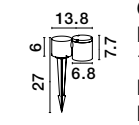

FOCUS - 9207912

Black Aluminium
Glass Diffuser
LED GU10 1x7 Watt
100-240 Volt IP54
Bulb Excluded
D: 6.8 W: 11.5 H: 9.5 cm