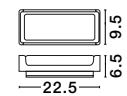

KEEN - 9160081

Dark Gray Aluminium
Acrylic Diffuser
LED 12 Watt 936Lm
3000K 220-240 Volt 50Hz
Beam Angle 75° IP65
L: 22.5 W: 6.5 H: 9.5 cm