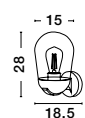

IP54

OMIKA - 9060196

Dark Grey Aluminum
& Clear Glass
LED E27 1x12 Watt
110-240 Volt
Bulb Excluded IP54
D: 15 H: 97 cm

OMIKA - 9060194

Dark Grey Aluminum
& Clear Glass
LED E27 1x12 Watt
110-240 Volt
Bulb Excluded IP54
D: 15 W: 18.5 H: 28 cm