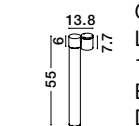

FOCUS - 9279111

Black Aluminium
Glass Diffuser
LED GU10 1x7 Watt
100-240 Volt IP54
Bulb Excluded
D: 6.8 W: 13.8 H: 27 cm