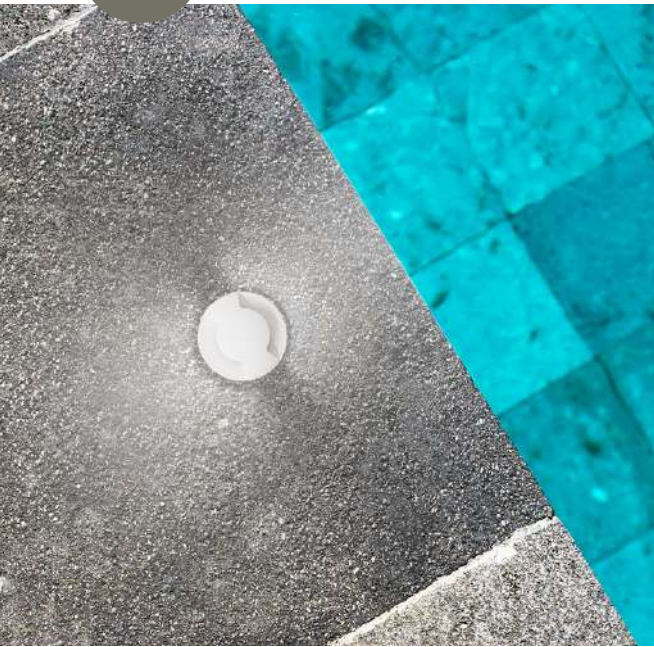

BANG - 9019212
Satin Nickel Aluminium
LED 1 Watt 104.8Lm 3000K
3 Volt 50Hz IP67
D: 3.7 H: 5.3 cm
Cut Out: 3.2 cm
Cable Length 1.80m
Connect it with driver 9020170

BANG - 9019213
Satin Nickel Aluminium
LED 1 Watt 98.24Lm 3000K
3 Volt 50Hz IP67
D: 3.7 H: 5.3 cm
Cut Out: 3.2 cm
Cable Length 1.80m
Connect it with driver 9020170

BANG - 9203113
Satin Nickel Aluminium
LED 1 Watt 60Lm 3000K IP67
100-240 Volt 50Hz
Beam 42° Driver Included
D: 4.2 H: 7 cm
Cut Out: 3.7 cm

BANG - 9203111
Satin Nickel Aluminium
LED 1 Watt 60Lm 3000K IP67
100-240 Volt 50Hz
Beam 42° Driver Included
D: 4.2 H: 9 cm
Cut Out: 3.7 cm

BANG - 9203112
Satin Nickel Aluminium
LED 1 Watt 60Lm 3000K IP67
100-240 Volt 50Hz
Beam 51° Driver Included
D: 4.2 H: 9 cm
Cut Out: 3.7 cm

BANG - 8038801
White Aluminium
LED 1 Watt 19Lm
3 Volt 50Hz
3000K IP67
D: 3.7 H: 5.3 cm
Cut Out: 3.2 cm

BANG - 8038401
White Aluminium
LED 1 Watt 104.8Lm
3 Volt 50Hz
3000K IP67
D: 3.7 H: 5.3 cm
Cut Out: 3.2 cm

BANG - 8039001
White Aluminium
LED 1 Watt 11.4Lm
3 Volt 50Hz
3000K IP67
D: 3.7 H: 5.3 cm
Cut Out: 3.2 cm

CABLE LENGTH 1.80m

DON'T FORGET TO CONNECT THEM WITH DRIVER | code: 9020170

DRIVER - 9020170

Driver 4W ACTEC MINI IP65
Input: 100-240V AC 50/60Hz
Output: 3-12 VDC
350mA Not Dimmable