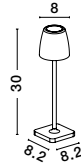

COLT - 9223413

Dimmable
Sandy Dark Grey Die-Casting Aluminium & Acrylic
LED 2 Watt 207Lm 3000K IP54
Beam Angle 62° DC 5 Volt
Switch On/Off USB Wire
D: 8 H: 30 cm

ADAPTOR - 9223409

Black adaptor 5V 2A