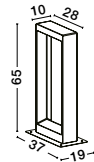

CAIRO . 9540218
Gray Cement
Glass Diffuser
LED 8 Watt 380Lm
3000K 120-230V IP65
L: 28 W: 10 H: 65 cm