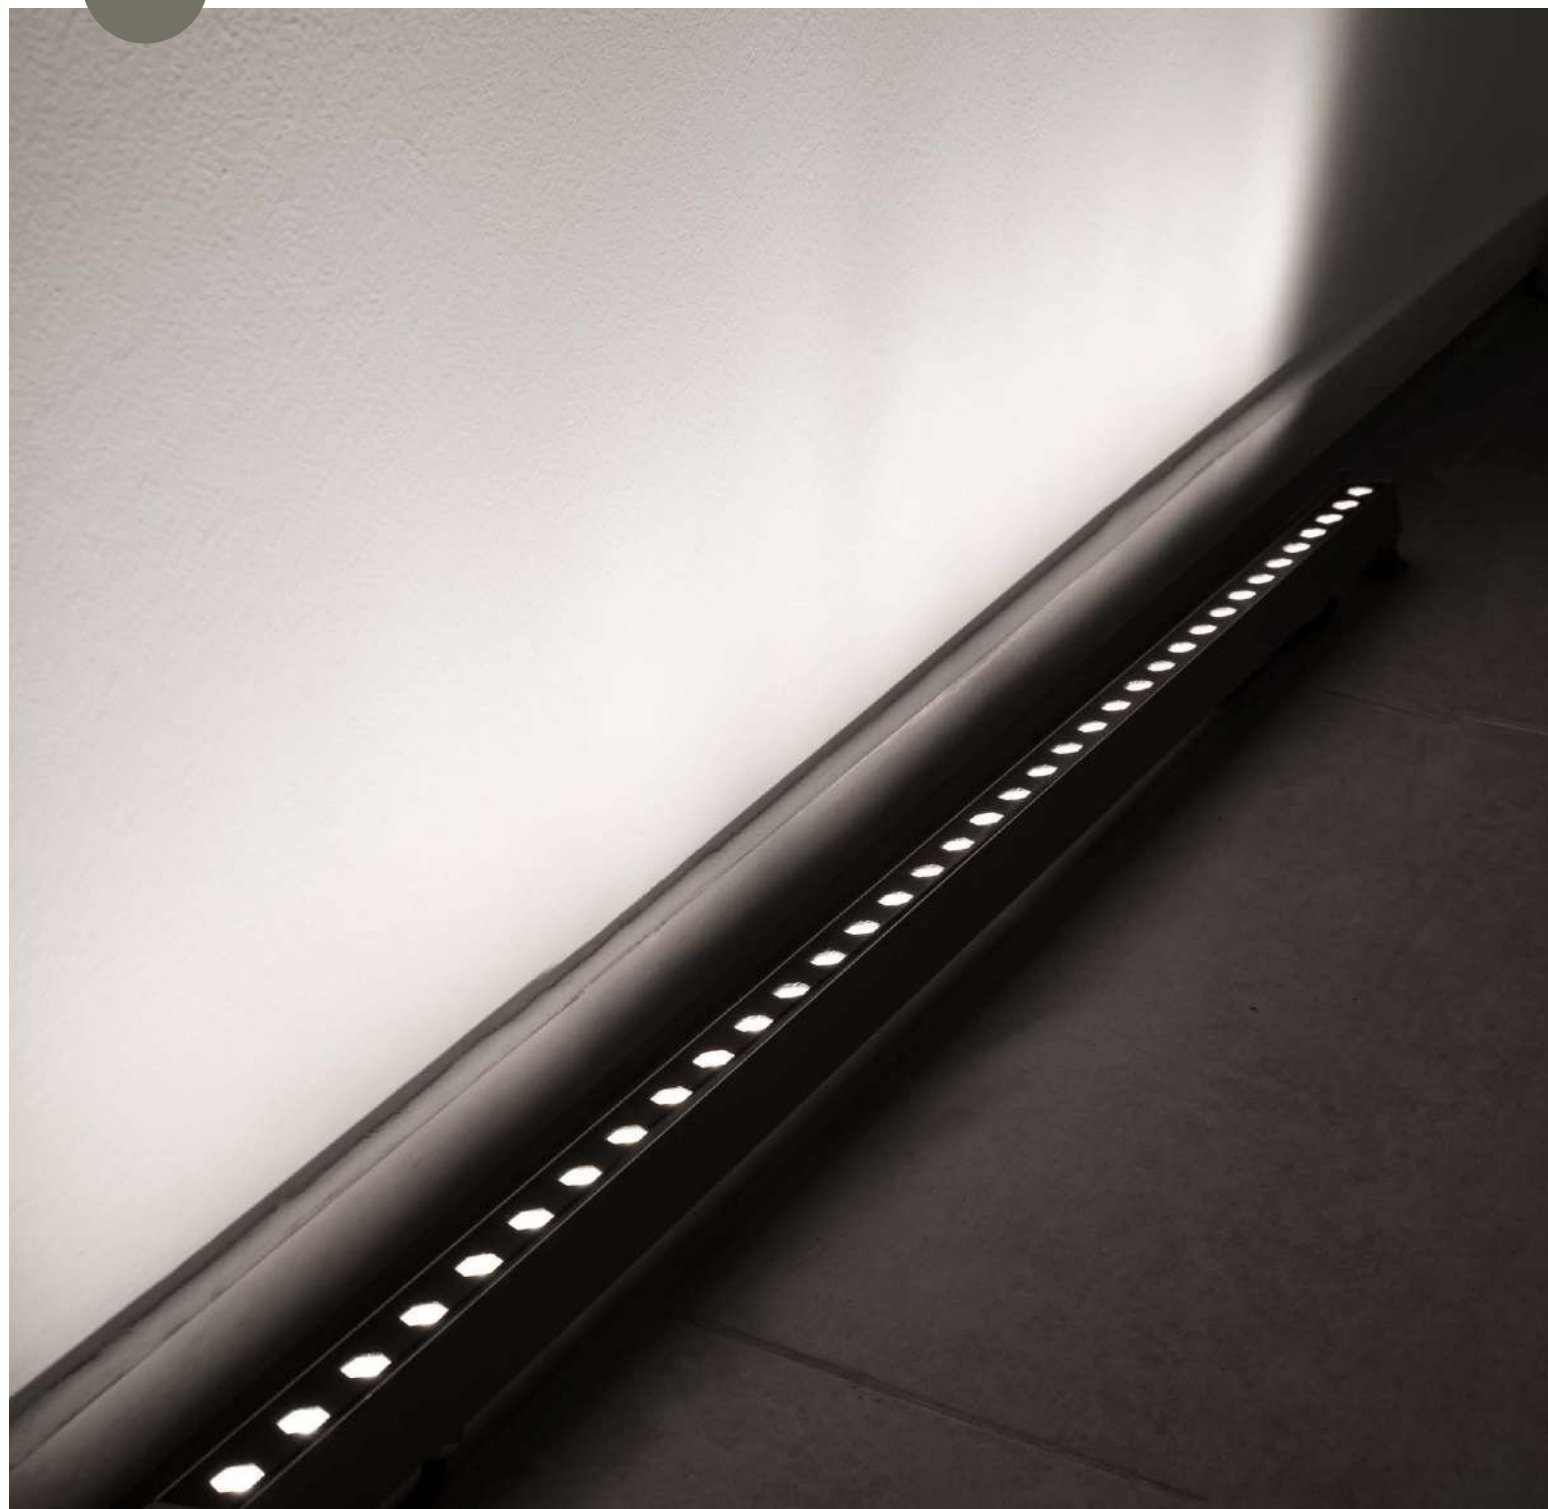

WALL WASHER - 9011102

Wall Washer
Satin Nickel Aluminium & Glass
LED Chip Philips 15 Watt
746Lm 3000K DC24V
Beam Angle 30° IP67
L: 100 W: 2.5 H: 3.5 cm

INSTALLATION

IP67 WATERPROOF / ULTRA THIN

IP65 WATERPROOF / ULTRA NARROW / 7°