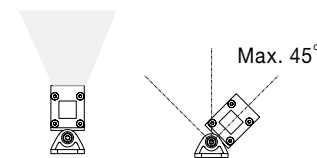

WALL WASHER - 9011102

Wall Washer
Satin Nickel Aluminium & Glass
LED Chip Philips 15 Watt
746Lm 3000K DC24V
Beam Angle 30° IP67
L: 100 W: 2.5 H: 3.5 cm

INSTALLATION

IP67 WATERPROOF / ULTRA THIN

IP65 WATERPROOF / ULTRA NARROW / 7°