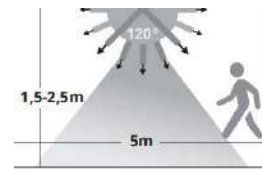

MARTA - 9492530

Anthracite Die-Casting Aluminium & Clear Glass
LED 1 Watt 57Lm
3000K 3.7 Volt
Beam Angle 54° IP65
Switch On/Off
L: 11.3 W: 8.9 H: 11.2 cm

Motion Sensor Activation

Max. distance 5M. Temperature less than 20°C
The lights need to be installed at least 1.5-2.5M.
from the ground.
Charging time: 7-9 hours
Lighting duration : 10-11 hours