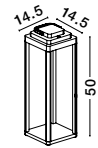

IP65 PORTABLE