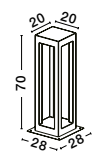

BEV - 9540215

Gray Cement
Glass Diffuser
LED 5 Watt 200Lm
3000K 120-230V IP65
L: 20 W: 20 H: 35 cm