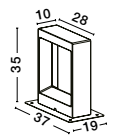

IP65

CAIRO . 9540217
Gray Cement
Glass Diffuser
LED 8 Watt 380Lm
3000K 120-230V IP65
L: 28 W: 10 H: 35 cm