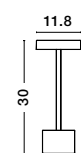

Charging time: 7-10hrs

- Touch 1: 100% of light - 4hrs
- Touch 2: 40% of light - 10 hrs
- Touch 3: 10% of light - 50 hrs

IP54