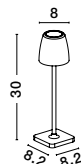

COLT - 9223411

Dimmable
Sandy Black Die-Casting Aluminium & Acrylic
LED 2 Watt 207Lm 3000K IP54
Beam Angle 62° DC 5 Volt
Switch On/Off USB Wire
D: 8 H: 30 cm