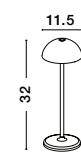

ADAPTOR - 9223410
 White adaptor 5V 2A

Charging time: 4-5hrs
 • Touch 1: 100% of light - 7-8hrs
 • Touch 2: 5% of light - 280 hrs

IP54

ROSE - 9281380

White Aluminium & Acrylic
 LED 2 Watt 207Lm
 3000K DC 5 Volt IP54
 Switch On/Off / USB Wire
 D: 11.5 W: 11.8 H: 32 cm