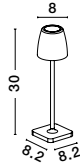

COLT - 9223414

Dimmable
Sandy Olive Green Die-Casting Aluminium & Acrylic
LED 2 Watt 207Lm 3000K IP54
Beam Angle 62° DC 5 Volt
Switch On/Off USB Wire
D: 8 H: 30 cm