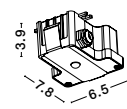

SOURCE - 9117082
Grey Aluminium
LED 3.5 Watt 111.65Lm
3000K 220-240V IP65
HEP DRIVER
Compatible with: 9117080,
9117084, 9117086
L: 6.5 W: 6.7 H: 3.9 cm