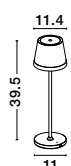

SEINA - 9223406
Dimmable
Sandy Black Aluminium & Acrylic
LED 2 Watt 192Lm
2700K DC 5 Volt IP54
Switch On/Off
Rechargeable with PG base or White USB Type C Wire
D: 11.4 H: 39.5 cm