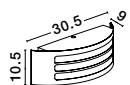

ZENITH • 713113
Dark Gray Aluminium
White Acrylic Diffuser
LED E27 1x12 Watt
220-240 Volt
Bulb Excluded IP44
L: 30.5 W: 9 H: 10.5 cm