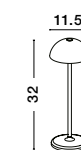

ROSE - 9281381

Black Aluminium & Acrylic
LED 2 Watt 207Lm
3000K DC 5 Volt IP54
Switch On/Off / USB Wire
D: 11.5 W: 11.8 H: 32 cm