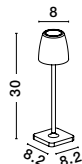

ADAPTOR - 9223409

Black adaptor 5V 2A

ADAPTOR - 9223410

White adaptor 5V 2A

COLT - 9223415

Dimmable
 Sandy White Die-Casting Aluminium & Acrylic
 LED 2 Watt 207Lm 3000K IP54
 Beam Angle 62° DC 5 Volt
 Switch On/Off USB Wire
 D: 8 H: 30 cm