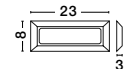

PULSAR - 811501

Dark Gray ABS
Acrylic Diffuser
LED 4 Watt 557Lm
3000K or 4000K
220-220 Volt 50Hz
Beam Angle 62° IP54
AC Driver Included
L: 23 W: 3 H: 8 cm