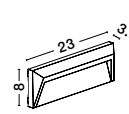

LUTON - 8403622
Dark Gray ABS
LED 1.6 Watt
212Lm 3000K IP65
100-220 Volt 50Hz
RC Driver Included
L: 23 W: 3.3 H: 8 cm