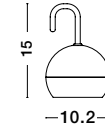

Charging time: 3hrs
• Touch 1: 100% of light - 4hrs
• Touch 2: 40% of light - 10 hrs
• Touch 3: 10% of light - 50 hrs