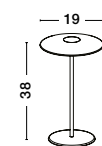

USB
CHARGER

FABIO - 9492441

Dimmable
Black Die-Casting Aluminium
& Frost Acrylic
LED 2 Watt 280Lm
3000K DC 5 Volt
Beam Angle 83° IP54
Switch On/Off / USB Wire
D: 19 H: 38 cm

Charging time: 4.5hrs
 • Touch 1: 100% of light - 10hrs
 • Touch 2: 50% of light - 20 hrs