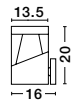

LOCK - 813101

Aluminium Dark Gray
White & Clear Acrylic Diffuser
LED 12 Watt 1047Lm
3000K or 4000K Beam 45°
220-240 Volt 50Hz
AC Driver Included IP54
L: 13.5 W: 16 H: 20 cm

LOCK - 813104

Aluminium Dark Gray
White & Clear Acrylic Diffuser
LED 12 Watt 1047Lm
3000K or 4000K Beam 45°
220-240 Volt 50Hz
AC Driver Included IP54
L: 13.5 W: 13.5 H: 50 cm