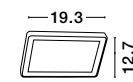

LUPO - 9926617

Black Aluminium
Acrylic Diffuser
LED 10 Watt 380Lm
3000K 220-240 Volt 50Hz
Beam Angle 64° IP65
L: 11 W: 8.5 H: 25 cm