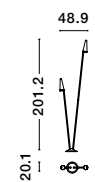

FLOOR & WALL

IP54

MABEL - 9002869

Black Aluminium
& Clear Glass
LED 8.5 Watt 590Lm
3000K 220-240 Volt
Beam Angle 36° IP54
Cable Length: 64 cm
D: 7.8 W: 7.8 H: 150 cm

MABEL - 9002870

Black Aluminium
& Clear Glass
LED 17 Watt 1190Lm
3000K 220-240 Volt
Beam Angle 36° IP54
Cable Length: 35 cm
D: 48.9 W: 20.1 H: 201.2 cm