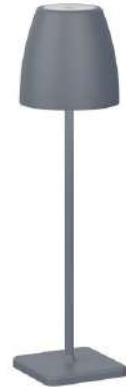

COLT - 9223997
Dimmable
Sandy Dark Grey Die-Casting Aluminium & Acrylic
LED 2 Watt 207Lm 3000K IP54
Beam Angle 62° DC 5 Volt
Switch On/Off USB Wire
D: 11 W: 11 H: 38 cm