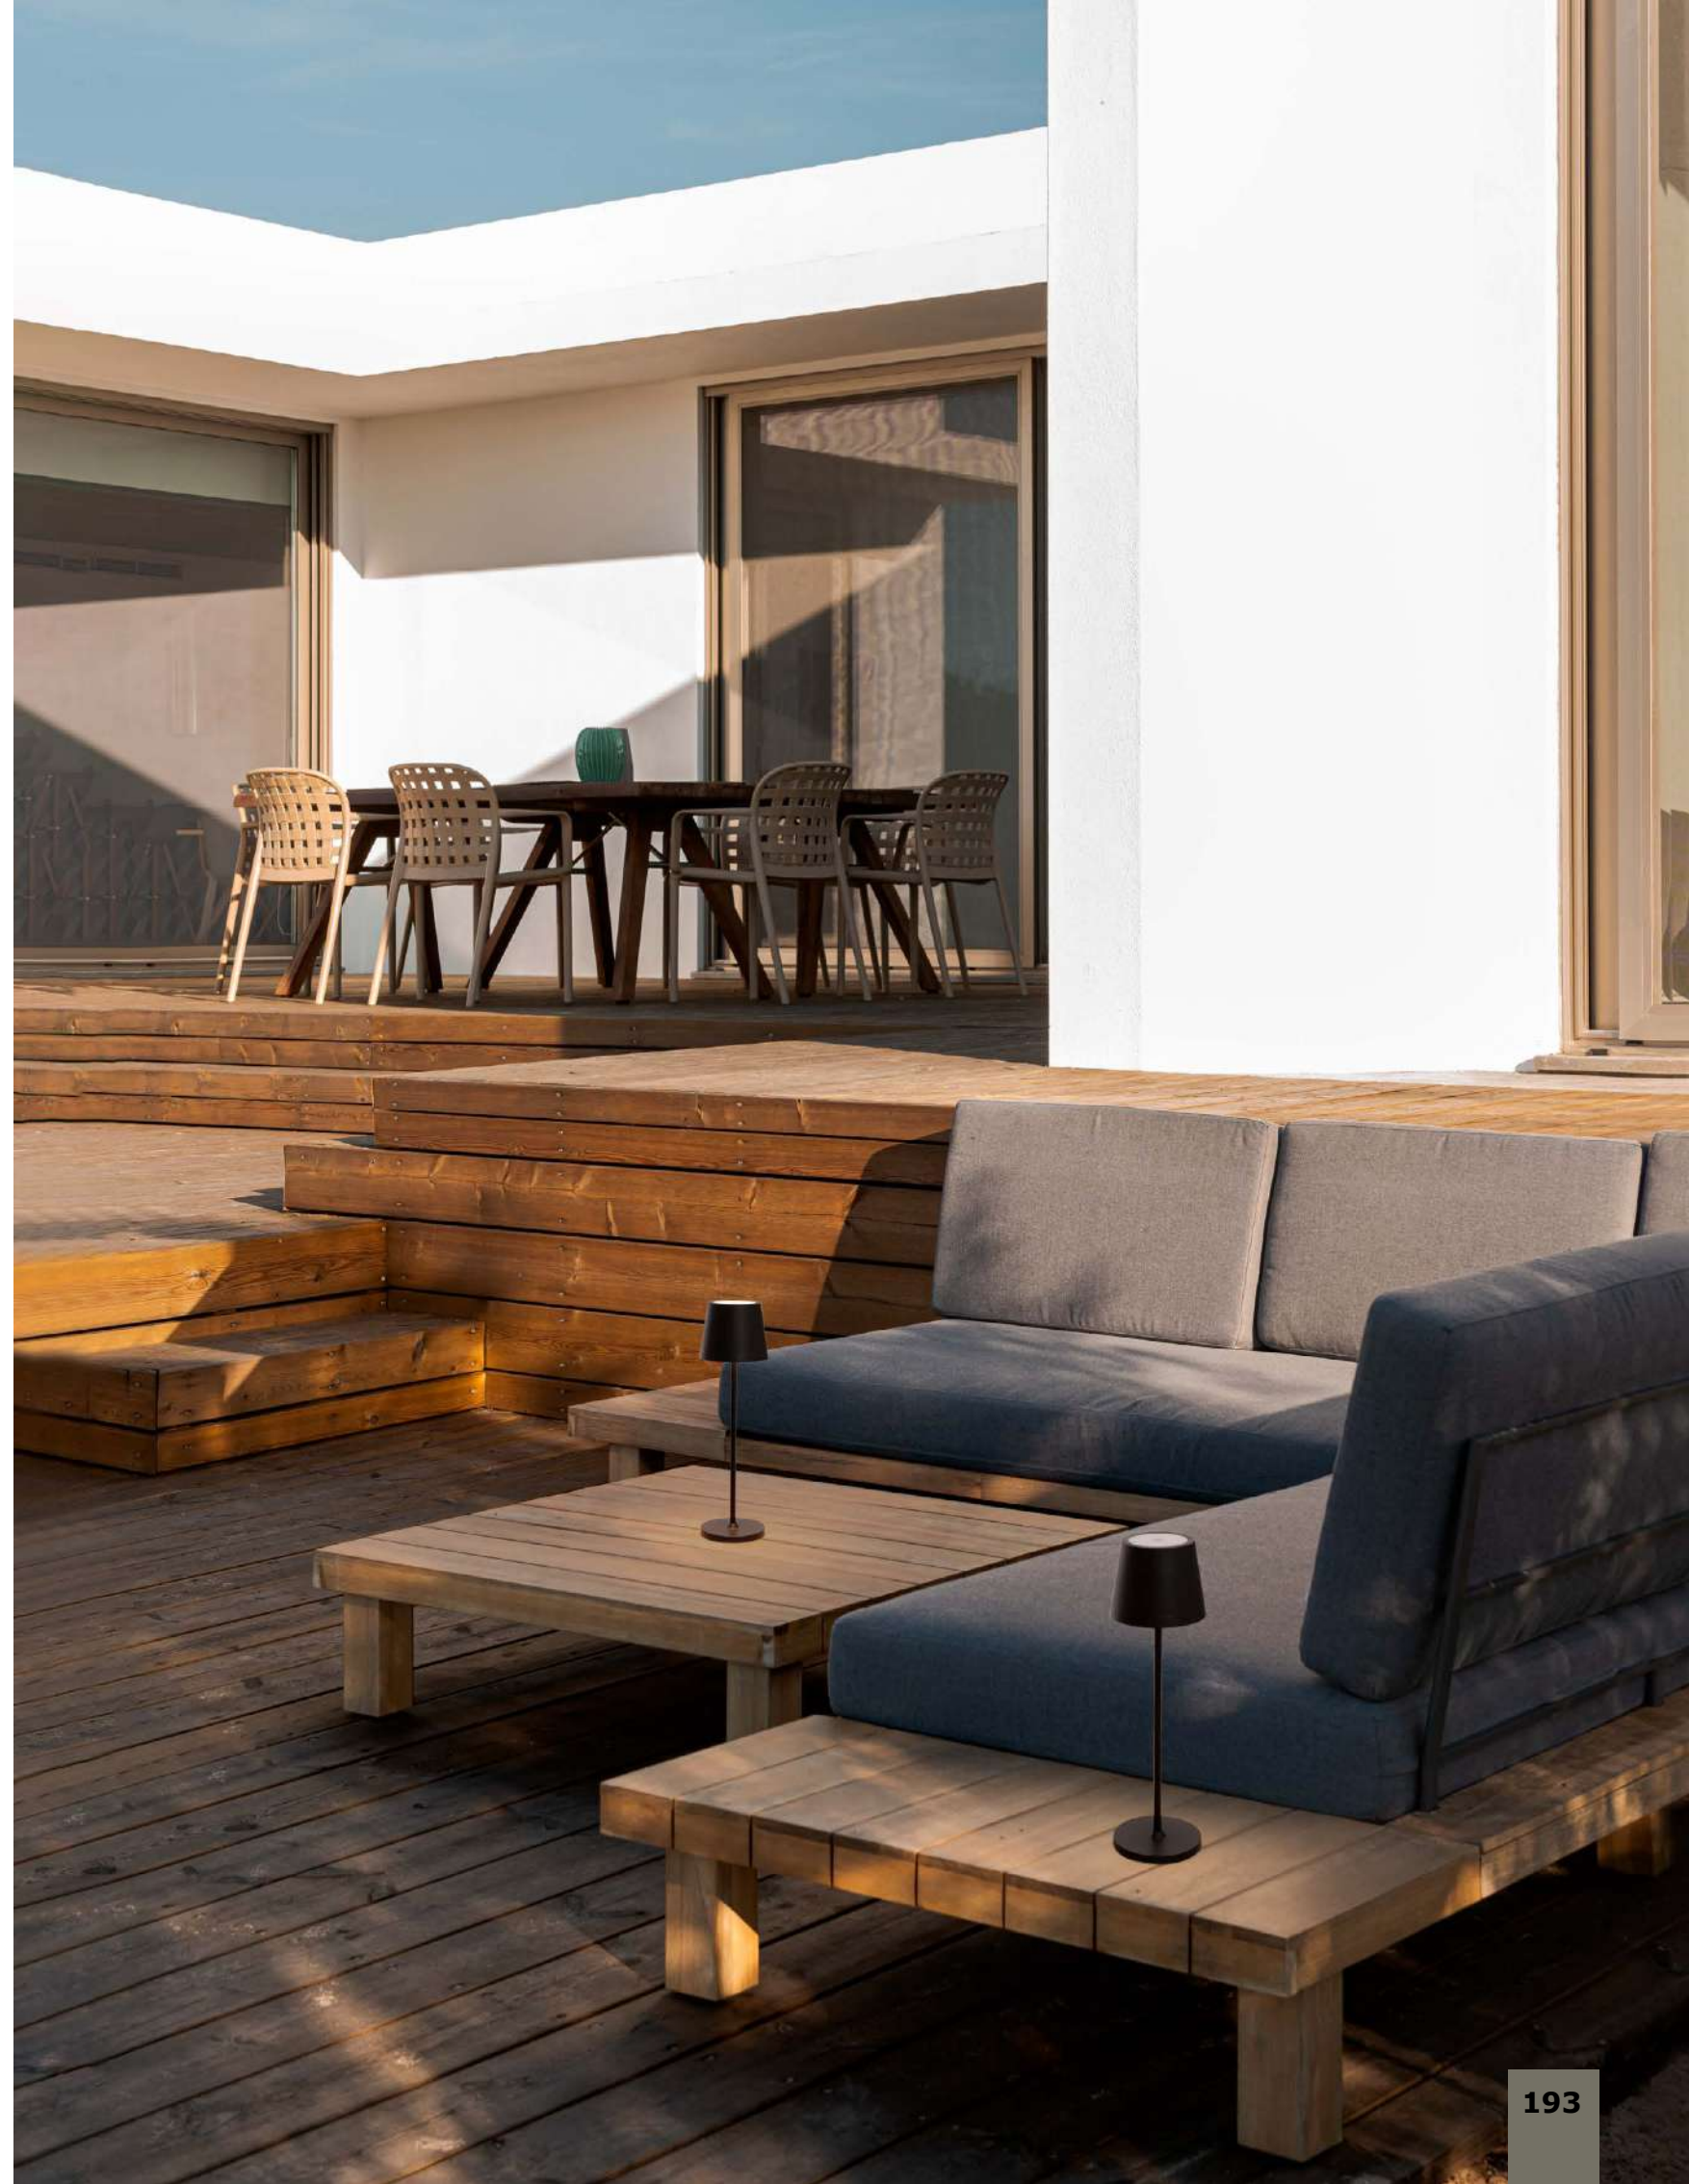

ADAPTOR - 9223409
 Black adaptor 5V 2A

ADAPTOR - 9223410
 White adaptor 5V 2A

Charging time: 4.5hrs
 • Touch 1: 100% of light - 10hrs
 • Touch 2: 50% of light - 20 hrs

SEINA - 9223403

Dimmable
 Sandy Brown Aluminium & Acrylic
 LED 2 Watt 192Lm
 2700K DC 5 Volt IP54
 Switch On/Off/ USB Type C Wire
 Rechargeable with PG base
 D: 11.4 H: 39.5 cm