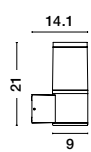

CETERA - 9002873

Black Aluminium & Acrylic
LED E27 1x12 Watt
220-240 Volt IP54
Bulb Excluded
D: 9 W: 14.1 H: 21 cm