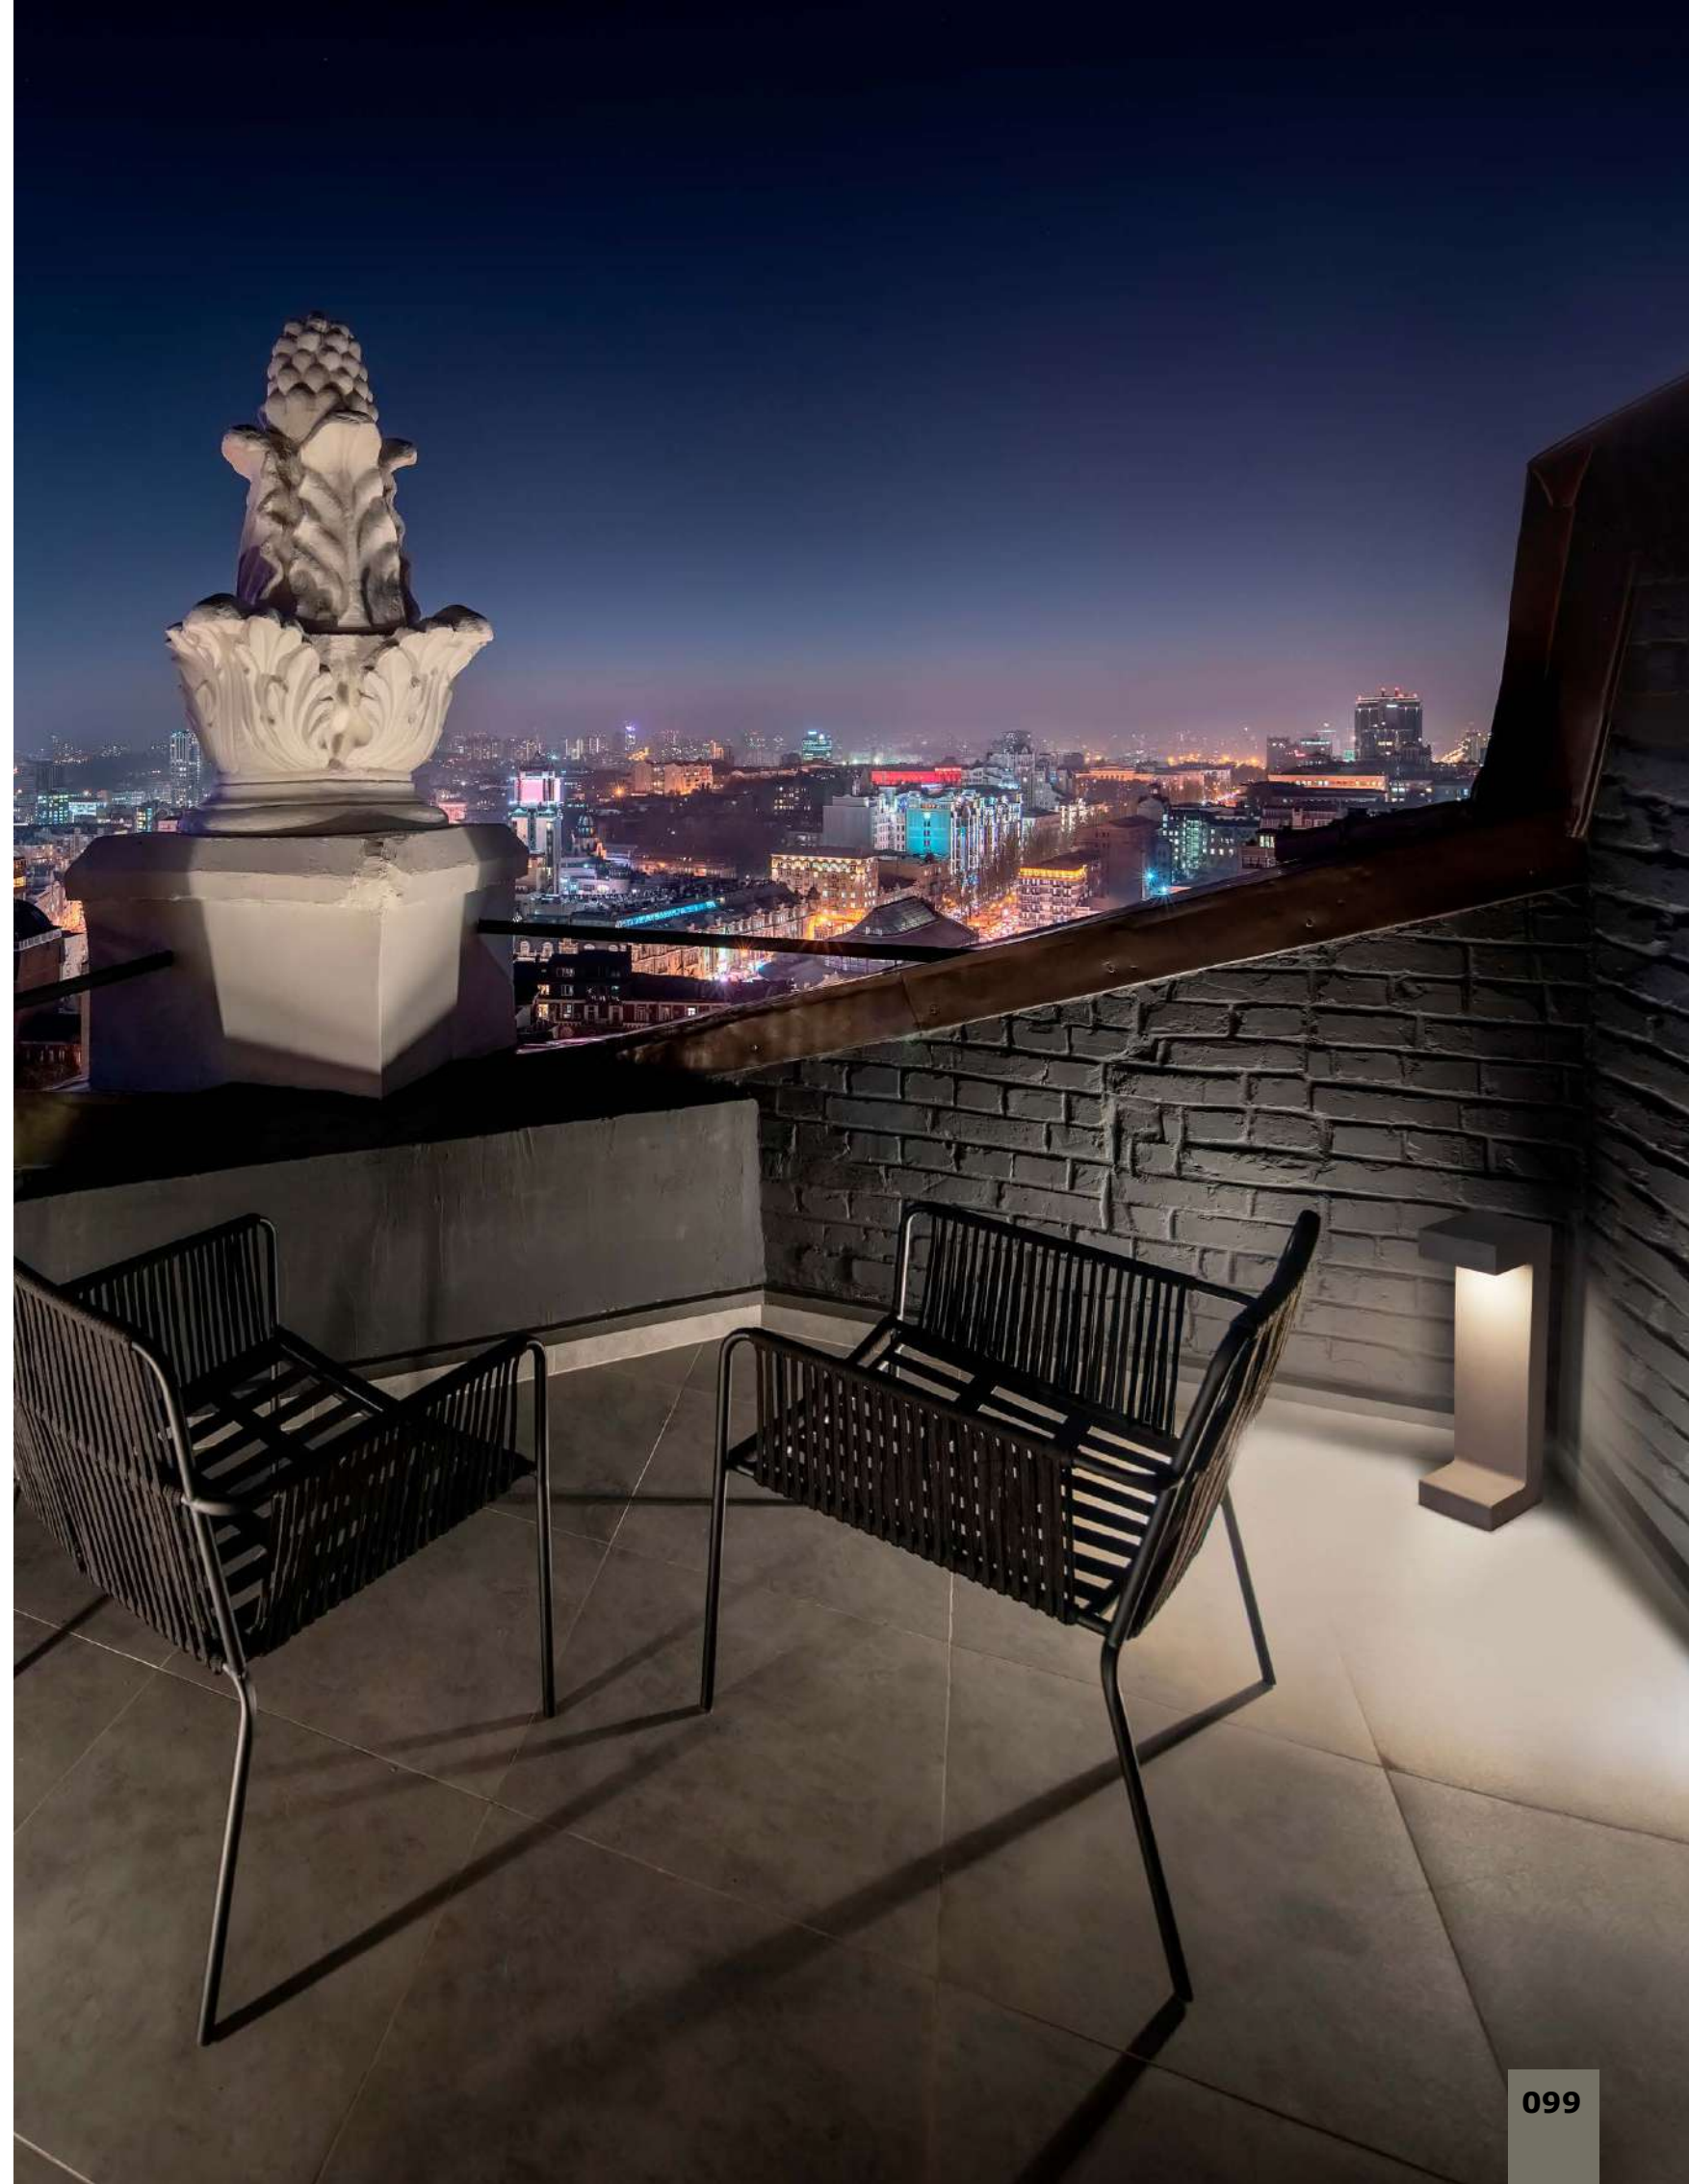

ARAN - 9540213
Gray Cement
Glass Diffuser
LED 8 Watt 380Lm
3000K 120-230V IP65
L: 16 W: 15 H: 50 cm

ARAN - 9540212
Gray Cement
Glass Diffuser
LED 5 Watt 200Lm
3000K 120-230V IP65
L: 15 W: 14 H: 70 cm