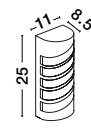

LUPO - 9926617

Black Aluminium
Acrylic Diffuser
LED 10 Watt 380Lm
3000K 220-240 Volt 50Hz
Beam Angle 64° IP65
L: 11 W: 8.5 H: 25 cm