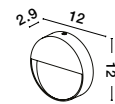

AIZEN - 9026120

White Aluminium & Clear Glass
 LED 3 Watt 16Lm 3000K
 600mA 100-240V
 Beam Angle 148° IP54
 Cut Out: L: 12.6 W: 4.2 H: 6 cm
 L: 13.5 W: 5 H: 6.5 cm
 Junction Box Included

IP54

JOYA - 9944141