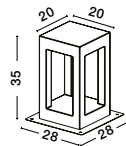

ISIDORA - 870445
 Black Die-Casting Aluminium
 Clear Glass
 LED E27 1x12 Watt
 220-240 Volt IP54
 Bulb Excluded
 D: 22 H: 95 cm

CEMENT WALL & FLOOR

BEV - 9540214

Gray Cement
Glass Diffuser
LED 5 Watt 200Lm
3000K 120-230V IP65
L: 17 W: 17 H: 20 cm