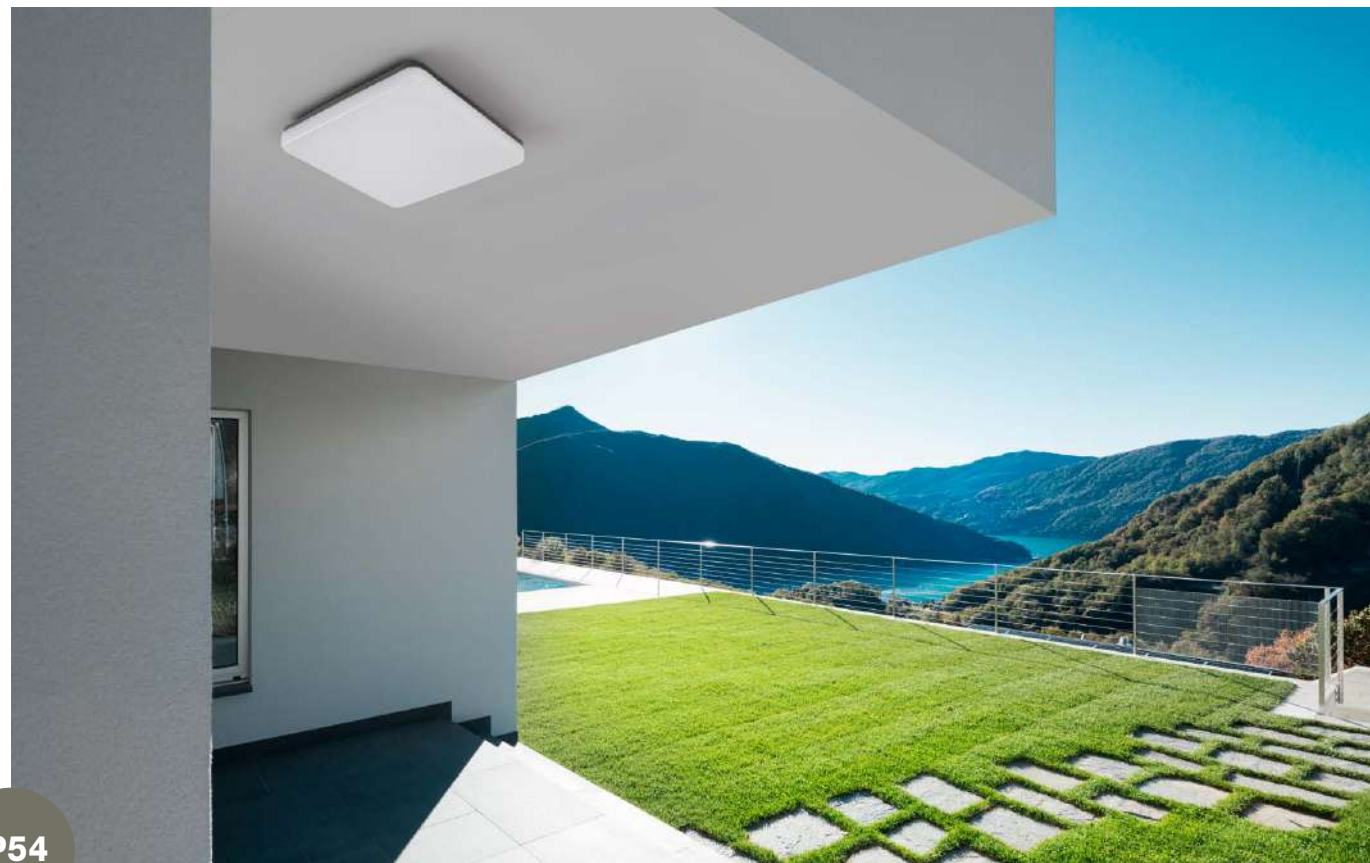

OLIVER - 9944603
Sandy Black Aluminium
Acrylic Diffuser
LED 20 Watt 1550Lm
3000K 100-240 Volt 50Hz
Beam Angle 92° IP65
D: 27 H: 7 cm

OLIVER - 9944602
Sandy White Aluminium
Acrylic Diffuser
LED 20 Watt 1550Lm
3000K 100-240 Volt 50Hz
Beam Angle 92° IP65
D: 27 H: 7 cm

IP54