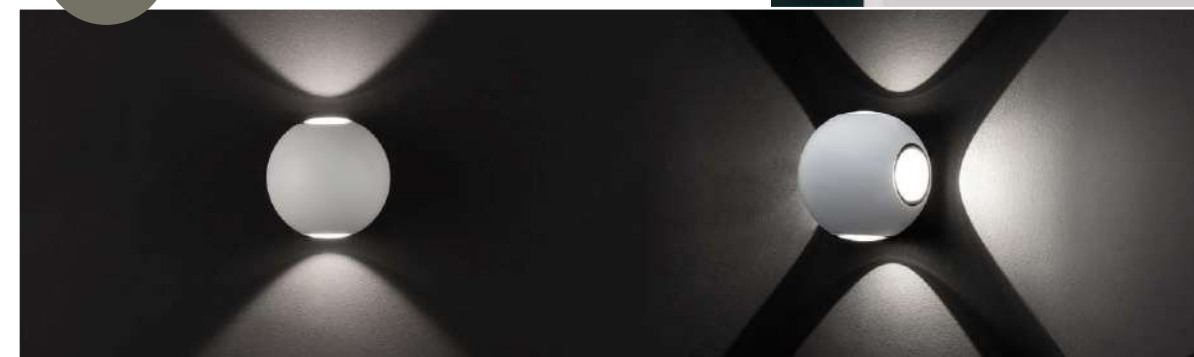

IP54

ZARI - 9226217
Sandy White Aluminium & Glass
Cree LED 2x2 Watt 285Lm
3000K 100-240 Volt 50Hz
Beam Angle 2x38° IP54
L: 5.5 W: 6.5 H: 6.5 cm
Light in 2 directions

COMO - 726217
Sandy White Aluminium & Glass
LED 2x5 Watt 560Lm
3000K 220-240 Volt 50Hz
Beam Angle 2x51° IP54
D: 11 W: 8.5 cm
Light in 2 directions

ZARI - 9226216
Sandy Black Aluminium & Glass
Cree LED 2x2 Watt 285Lm
3000K 100-240 Volt 50Hz
Beam Angle 2x38° IP54
L: 5.5 W: 6.5 H: 6.5 cm
Light in 2 directions

COMO - 852436
Sandy White Aluminium & Glass
LED 4x1 Watt 265Lm
3000K 220-240 Volt 50Hz
Beam Angle 4x51° IP54
D: 11 W: 8.5 cm
Light in 4 directions

ZARI - 9226215
Sandy White Aluminium & Glass
Osram LED 4x1 Watt 265Lm
3000K 100-240 Volt 50Hz
Beam Angle 4x38° IP54
L: 5.5 W: 6.5 H: 6.5 cm
Light in 4 directions

ZARI - 9226214
Sandy Black Aluminium & Glass
Osram LED 4x1 Watt 265Lm
3000K 100-240 Volt 50Hz
Beam Angle 4x38° IP54
L: 5.5 W: 6.5 H: 6.5 cm
Light in 4 directions

IP54