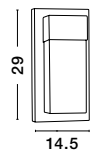

LETO . 9060202

Sandy Black Aluminium
Acrylic Diffuser
LED 18 Watt 2132Lm
3000K 220-240V
Beam Angle 120° IP65
L: 14.5 W: 10.2 H: 29 cm