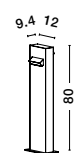

ZELDA - 9020923
Black Aluminium
& Anti-Glare Acrylic Diffuser
LED 9 Watt 590Lm
3000K 100-240V IP65
L: 12 W: 9.4 H: 40 cm