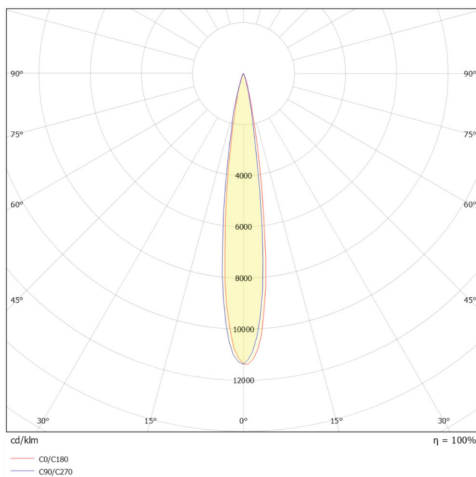

NOVA LUCE

PRODUCT DATASHEET

Version: 001

ELECTRICAL DATA

Power (Nominal)	9 W
Input voltage (Nominal)	220-240Vac
Mains Frequency	50/60Hz
Output voltage	40Vdc
Output Current	200mA
Power Factor	0.9
Efficiency	>73%
SVM	<0.4
Pst	<1
Class	II

PHOTOMETRICAL DATA

Luminous Flux	338 lm
Luminous Efficacy	37,56 lm/W
Color Temperature	3000 K
Light Color (Designation)	Warm White
CRI	>90
SDCM	<3
Beam Angle	24
UGR	<16

LIFESPAN

Lifetime	50000 hours

CERTIFICATES

Certificates	CE, UKCA

WARRANTY

Warranty	5 years

LIGHT DISTRIBUTION

NOVA LUCE S.A

Schimatari Viotias
32009, Greece

+30 22620 58 121
+30 22620 56 743

info@novaluce.com
www.novaluce.com