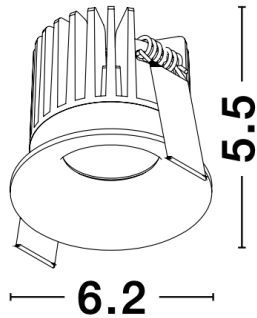

NOVA LUCE

PRODUCT DATASHEET

Version: 001

PRODUCT PHOTOGRAPH

TECHNICAL DRAWING

COMPATIBLE WITH

— On/Off Driver: Included

— Triac Driver: 9844008

— Dali Driver: 9621523 / 9844010

GENERAL INFORMATION

Product Code	9844012
Product Category	Downlights
Product Family	Petit
Mounting Location	Ceiling
Application Environment	Indoor

DIMENSION & WEIGHT

LxWxH (cm)	D: 6,2 H: 5,5
Cut out (cm)	5.5
Weight (Kgr)	0.1777

Power (Nominal)	9 W
Input voltage (Nominal)	220-240Vac
Mains Frequency	50/60Hz
Output voltage	40Vdc
Output Current	200mA
Power Factor	0.9
Efficiency	>73%
SVM	<0.4
Pst	<1
Class	II

PHOTOMETRICAL DATA

Luminous Flux	338 lm
Luminous Efficacy	37,56 lm/W
Color Temperature	3000 K
Light Color (Designation)	Warm White
CRI	>90
SDCM	<3
Beam Angle	24
UGR	<16