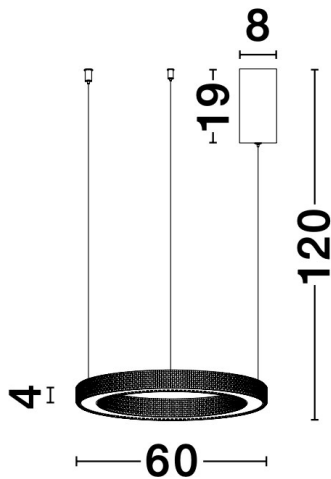

NOVA LUCE

PRODUCT DATASHEET

Version: 001

PRODUCT PHOTOGRAPH

TECHNICAL DRAWING

GENERAL INFORMATION

Product Code	9285610
Collection	Decorative
Product Category	Suspension
Product Family	Fiore
Mounting Location	Ceiling
Application Environment	Indoor

DIMENSION & WEIGHT

LxWxH (cm)	D: 60 H: 120
Cut out (cm)	N/A
Weight (Kgr)	1.9

MATERIAL & COLOR

Product Color	Antique Gold
Body Material	Aluminium & Acrylic

APPLICATION & MOUNTING

Ambient Working Temp.	Max 45 oC
Type of Protection	IP20
Dimmable	Yes
Type of Dimming (Optional)	Triac
Mounting type	Ceiling
Mounting Depth (cm)	N/A
Led Module Replaceable	No
Light Source	LED

Power (Nominal)	60W
Input voltage (Nominal)	220-240Vac
Mains Frequency	50/60Hz

PHOTOMETRICAL DATA

Luminous Flux	3530 lm
Color Temperature	3000K
Light Color (Designation)	Warm White

WARRANTY

Warranty	3 Years
----------	----------------