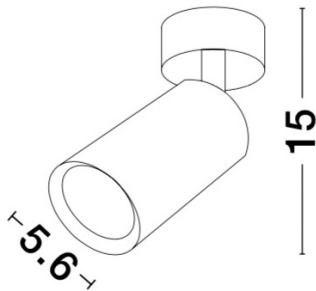

COMPATIBLE WITH

— On/Off Driver: N/A

— Triac Driver: N/A

— Dali Driver: N/A

GENERAL INFORMATION

Product Code	9184312
Product Category	Ceiling GU10
Product Family	Wan
Mounting Location	Ceiling
Application Environment	Indoor

DIMENSION & WEIGHT

LxWxH (cm)	D: 5,6 H: 15
Cut out (cm)	0
Weight (Kgr)	0.26

MATERIAL & COLOR

Product Color	Black
Body Material	Aluminium
Cover Material	N/A

APPLICATION & MOUNTING

Ambient Working Temp.	45 C
Type of Protection	IP20
Protection Class IK	N/A
Dimmable	N/A
Type of Dimming (Optional)	N/A
Mounting type	Surface
Mounting Depth (cm)	Ceiling
Led Module Replaceable	Yes
Light Source	LED GU10 / MR16
Adjustable	Yes

NOVA LUCE S.A

Schimatari Viotias
32009, Greece

+30 22620 58 121
+30 22620 56 743

info@novaluce.com
www.novaluce.com