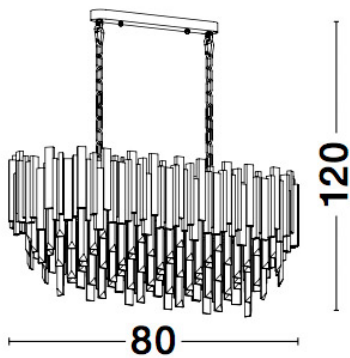

NOVA LUCE

PRODUCT DATASHEET

Version: 001

PRODUCT PHOTOGRAPH

TECHNICAL DRAWING

GENERAL INFORMATION

Product Code	9050130
Collection	Decorative
Product Category	Suspension
Product Family	Grane
Mounting Location	Ceiling
Application Environment	Indoor

DIMENSION & WEIGHT

LxWxH (cm)	L: 80 W: 30 H: 120
Cut out (cm)	N/A
Weight (Kgr)	10.5

MATERIAL & COLOR

Product Color	Gold
Body Material	Metal & Crystal

APPLICATION & MOUNTING

Ambient Working Temp.	Max 45 oC
Type of Protection	IP20
Dimmable	Depends on the lamp
Type of Dimming (Optional)	N/A
Mounting type	Ceiling
Mounting Depth (cm)	N/A
Led Module Replaceable	Yes
Light Source	LED E14

Power (Nominal)	Depends on the lamp
Input voltage (Nominal)	220-240Vac
Mains Frequency	50/60Hz

PHOTOMETRICAL DATA

Luminous Flux	Depends on the lamp
Color Temperature	Depends on the lamp
Light Color (Designation)	N/A