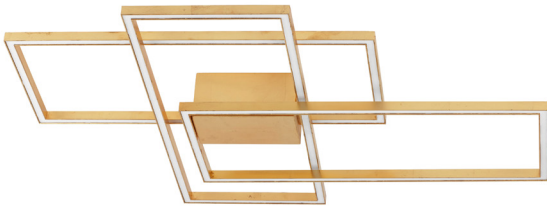

NOVA LUCE

PRODUCT DATASHEET

Version: 001

PRODUCT PHOTOGRAPH