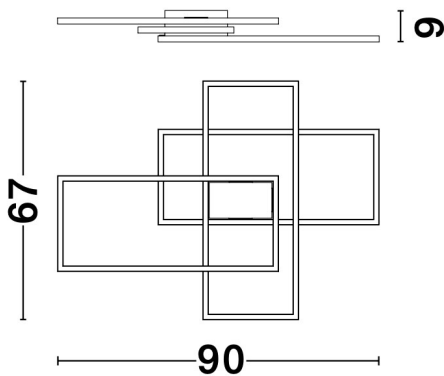

TECHNICAL DRAWING

GENERAL INFORMATION

Product Code	9508432
Collection	Decorative
Product Category	Ceiling
Product Family	Bilbao
Mounting Location	Ceiling
Application Environment	Indoor

DIMENSION & WEIGHT

LxWxH (cm)	L: 90 W: 67 H: 9
Cut out (cm)	N/A
Weight (Kgr)	2.9

MATERIAL & COLOR

Product Color	Gold Leaf
Body Material	Aluminium & Acrylic

APPLICATION & MOUNTING

Ambient Working Temp.	Max 45 oC
Type of Protection	IP20
Dimmable	Yes
Type of Dimming (Optional)	Triac
Mounting type	Ceiling
Mounting Depth (cm)	N/A
Led Module Replaceable	No
Light Source	LED

NOVA LUCE S.A

Schimatari Viotias
32009, Greece

+30 22620 58 121
+30 22620 56 743

info@novaluce.com
www.novaluce.com