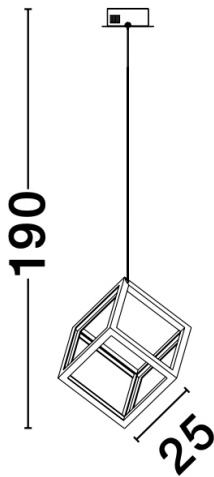

TECHNICAL DRAWING

GENERAL INFORMATION

Product Code	9818251
Collection	Decorative
Product Category	Suspension
Product Family	Gabbia
Mounting Location	Ceiling
Application Environment	Indoor

DIMENSION & WEIGHT

LxWxH (cm)	L: 25 W: 25 H: 190
Cut out (cm)	N/A
Weight (Kgr)	1.5

MATERIAL & COLOR

Product Color	Sandy Black
Body Material	Aluminium & Silicone

APPLICATION & MOUNTING

Ambient Working Temp.	Max 45 oC
Type of Protection	IP20
Dimmable	Yes
Type of Dimming (Optional)	Triac
Mounting type	Ceiling
Mounting Depth (cm)	N/A
Led Module Replaceable	No
Light Source	LED

NOVA LUCE S.A

Schimatari Viotias
32009, Greece

+30 22620 58 121
+30 22620 56 743

info@novaluce.com
www.novaluce.com