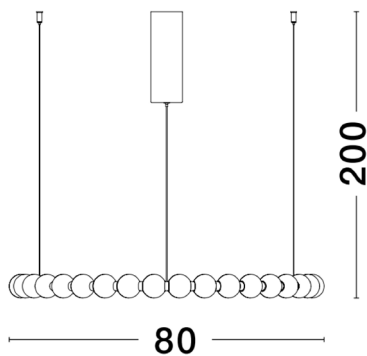

GENERAL INFORMATION

Product Code	9695231
Collection	Decorative
Product Category	Suspension
Product Family	Perla
Mounting Location	Ceiling
Application Environment	Indoor

DIMENSION & WEIGHT

LxWxH (cm)	D: 80 H: 200
Cut out (cm)	N/A
Weight (Kgr)	5.2

MATERIAL & COLOR

Product Color	Gold
Body Material	Metal & Glass

APPLICATION & MOUNTING

Ambient Working Temp.	Max 45 oC
Type of Protection	IP20
Dimmable	Yes
Type of Dimming (Optional)	Triac
Mounting type	Ceiling
Mounting Depth (cm)	N/A
Led Module Replaceable	No
Light Source	LED

NOVA LUCE S.A

Schimatari Viotias
32009, Greece

+30 22620 58 121
+30 22620 56 743

info@novaluce.com
www.novaluce.com