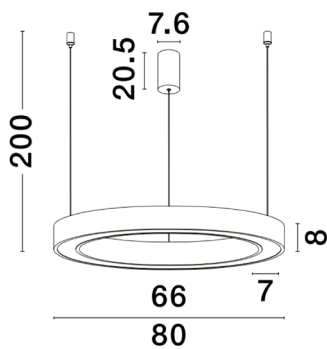

TECHNICAL DRAWING

GENERAL INFORMATION

Product Code	9345642
Collection	Decorative
Product Category	Suspension
Product Family	Morbido
Mounting Location	Ceiling
Application Environment	Indoor

DIMENSION & WEIGHT

LxWxH (cm)	D: 80 H: 200
Cut out (cm)	N/A
Weight (Kgr)	6.2

MATERIAL & COLOR

Product Color	Sandy Black
Body Material	Aluminium & Acrylic

APPLICATION & MOUNTING

Ambient Working Temp.	Max 45 oC
Type of Protection	IP20
Dimmable	Yes
Type of Dimming (Optional)	Triac
Mounting type	Ceiling
Mounting Depth (cm)	N/A
Led Module Replaceable	No
Light Source	LED

NOVA LUCE S.A

Schimatari Viotias
32009, Greece

+30 22620 58 121
+30 22620 56 743

info@novaluce.com
www.novaluce.com