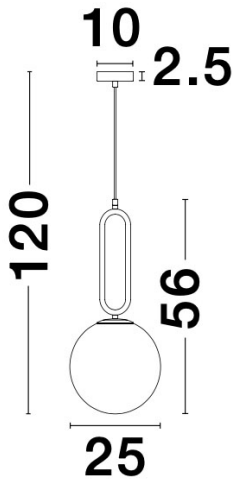

NOVA LUCE

PRODUCT DATASHEET

Version: 001

PRODUCT PHOTOGRAPH

TECHNICAL DRAWING

GENERAL INFORMATION

Product Code	9191252
Collection	Decorative
Product Category	Suspension
Product Family	Grus
Mounting Location	Ceiling
Application Environment	Indoor

DIMENSION & WEIGHT

LxWxH (cm)	D: 25 H: 120
Cut out (cm)	N/A
Weight (Kgr)	1.3

MATERIAL & COLOR

Product Color	Matt Black & Opal
Body Material	Metal & Glass

APPLICATION & MOUNTING

Ambient Working Temp.	Max 45 oC
Type of Protection	IP20
Dimmable	Depends on the lamp
Type of Dimming (Optional)	N/A
Mounting type	Ceiling
Mounting Depth (cm)	N/A
Led Module Replaceable	Yes
Light Source	LED ?27

Power (Nominal)	Depends on the lamp
Input voltage (Nominal)	220-240Vac
Mains Frequency	50/60Hz

PHOTOMETRICAL DATA

Luminous Flux	Depends on the lamp
Color Temperature	Depends on the lamp
Light Color (Designation)	N/A