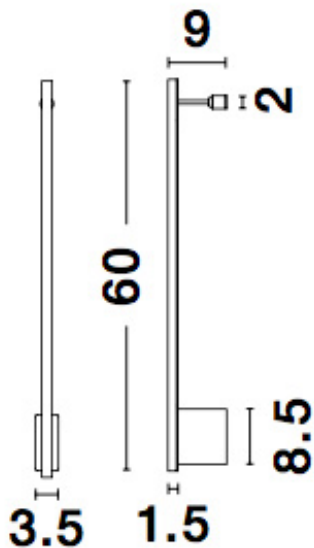

NOVA LUCE

PRODUCT DATASHEET

Version: 001

PRODUCT PHOTOGRAPH

TECHNICAL DRAWING

GENERAL INFORMATION

| | |
|-------------------------|------------|
| Product Code | 9081130 |
| Collection | Decorative |
| Product Category | Wall |
| Product Family | Gropius |
| Mounting Location | Wall |
| Application Environment | Indoor |

DIMENSION & WEIGHT

| | |
|--------------|-------------------|
| LxWxH (cm) | L: 60 W: 9 H: 3.5 |
| Cut out (cm) | N/A |
| Weight (Kgr) | 0.5 |

MATERIAL & COLOR

| | |
|---------------|-------------|
| Product Color | Sandy Black |
| Body Material | Aluminium |

| | |
|-------------------------|-------------------|
| Power (Nominal) | 10W |
| Input voltage (Nominal) | 220-240Vac |
| Mains Frequency | 50/60Hz |

PHOTOMETRICAL DATA

| | |
|---------------------------|-------------------|
| Luminous Flux | 366 lm |
| Color Temperature | 3000K |
| Light Color (Designation) | Warm White |