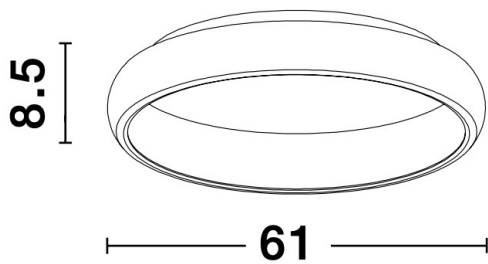

NOVA LUCE

PRODUCT DATASHEET

Version: 001

PRODUCT PHOTOGRAPH

TECHNICAL DRAWING

GENERAL INFORMATION

Product Code	8105617
Collection	Decorative
Product Category	Ceiling
Product Family	Albi
Mounting Location	Ceiling
Application Environment	Indoor

DIMENSION & WEIGHT

LxWxH (cm)	D: 61 H: 8.5
Cut out (cm)	N/A
Weight (Kgr)	4.2

MATERIAL & COLOR

Product Color	Sandy Gray
Body Material	Aluminium & Acrylic

APPLICATION & MOUNTING

Ambient Working Temp.	Max 45 oC
Type of Protection	IP20
Dimmable	Yes
Type of Dimming (Optional)	Triac
Mounting type	Ceiling
Mounting Depth (cm)	N/A
Led Module Replaceable	No
Light Source	LED

Power (Nominal)	50W
Input voltage (Nominal)	220-240Vac
Mains Frequency	50/60Hz

PHOTOMETRICAL DATA

Luminous Flux	2876 lm
Color Temperature	3000K
Light Color (Designation)	Warm White

WARRANTY

Warranty	3 Years
----------	----------------