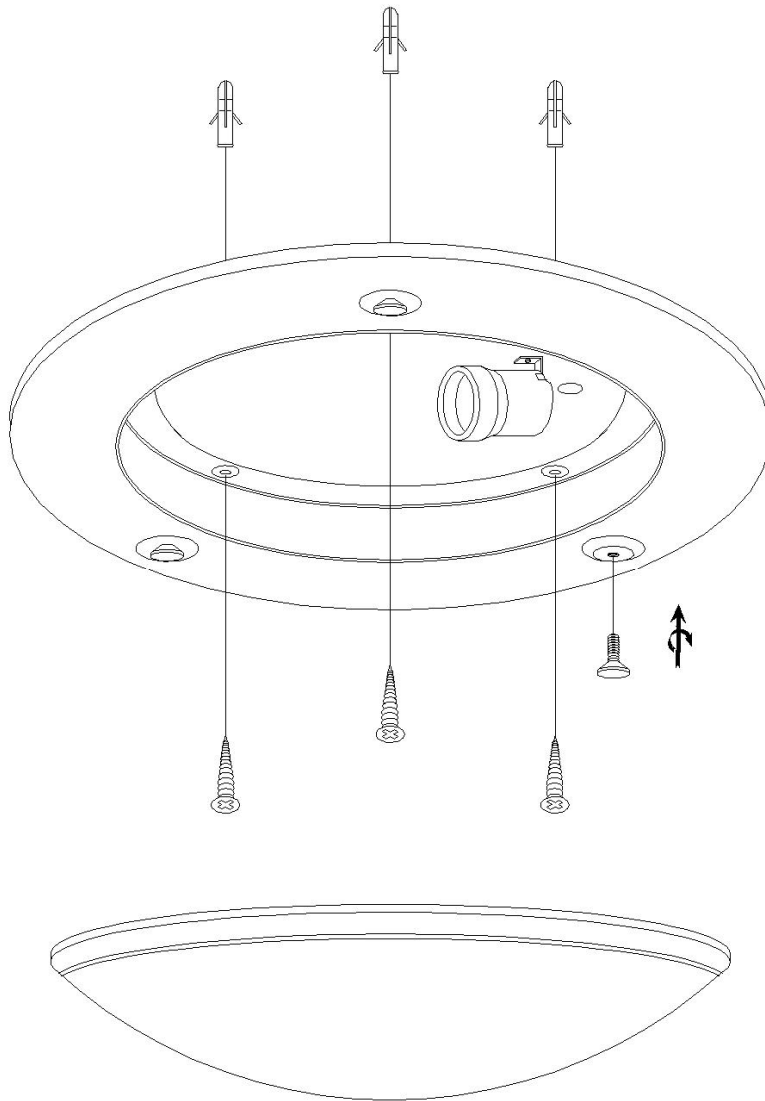

Line drawing of the item (with outline dimensions)

Item number:07104/30/01

Installation drawing (the same as it in its instruction manual)

Technical details

materials used:	Metal + Glass	
color:	White	White
dimmable and how is the fixture dimmable:		
size:	Height:	80mm
	Length:	285mm
	Width:	285mm
	Net Weight:	0.85kg
power requirements:	220-240V / ~50Hz	
bulb type and maximum Wattage:	E27 Max. 75W	
number of bulbs:	1XE27	
IP degree:	IP20	