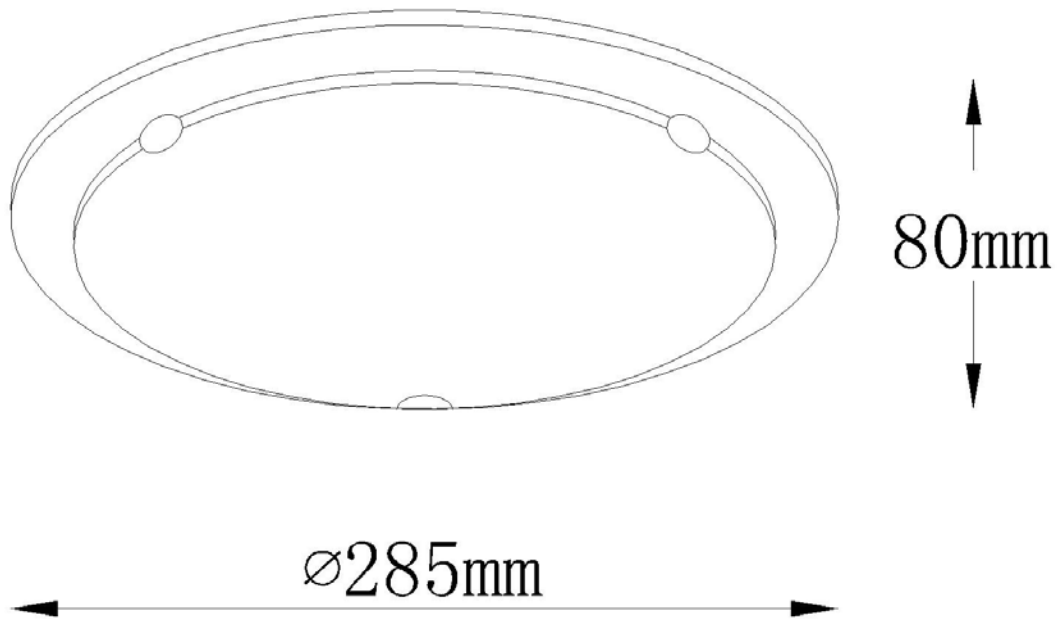

Line drawing of the item (with outline dimensions)

Item number:07104/30/01

Installation drawing (the same as it in its instruction manual)

Technical details

materials used:	Metal + Glass	
color:	White	White
dimmable and how is the fixture dimmable:		
size:	Height:	80mm
	Length:	285mm
	Width:	285mm
	Net Weight:	0.85kg
power requirements:	220-240V / ~50Hz	
bulb type and maximum Wattage:	E27 Max. 75W	
number of bulbs:	1XE27	
IP degree:	IP20	