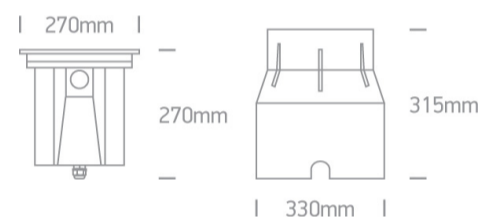

19 Wall Recessed & Inground>The COB Inground Adjustable Range

69054A/W

Stainless steel

30W COB LED inground IP67, stainless steel 316, adjustable range.

AC LED .

Complies with standard EN60598-1 and any other specific standards.

Downloads

Dimensions

Gallery

Physical Specification

Item Group	19 Wall Recessed & Inground
Family	The COB Inground Adjustable Range Stainless steel
Order Code	69054A/W
Colour	Stainless Steel
Material	Stainless Steel 316
Diffuser Material	Glass
Shape	Circular

Height	270mm
Diameter	270mm
Cutout Hole Diameter	330mm
Inground	Yes
Depth Required	330mm + 300mm drainage
Indoor	Yes
Outdoor	Yes
Adjustable	1 Direction
IK Rating	10

Electrical Characteristics

Gear	No
Fitting + Driver	
Input Voltage	100-240V
50 Hz	Yes
60 Hz	Yes
Safety Class	
Power(Watts)	30W
IP Rating	IP67
Light Source	LED built in
Dimmable	Yes
Dimmer type	Triac
Cable Length	200cm
F Mark	

Illumination Data

Colour Temperature	3000K
Lumen Output	2000lm
Light Efficiency	66,67lm/W

CRI	80
Beam Angle	20°
Illumination Diagram	

Packing Info

Box Length	34cm
Box Width	34cm
Box Height	35cm
Box Weight	8.200kg
Pcs/Carton	1
Barcode	5291889057291
HS Code	9405413990