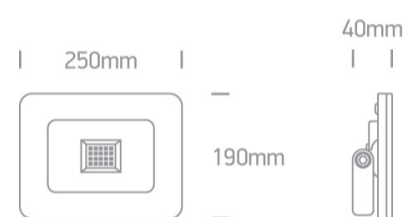

## 7028CG/B/C

50W AC LED flood light with adjustable mounting bracket.

IP65 rated for outdoor use.

Complies with standard EN60598-1 and any other specific standards.

### Dimensions

### Physical Specification

Item Group	21 Industrial & Floodlights
Family	The Glass Face AC LED Floodlights
Order Code	7028CG/B/C
Colour	Black
Material	Die Cast
Diffuser Material	Glass
Shape	Rectangular
Length	250mm
Width	190mm
Height	40mm
Surface Ceiling	Yes
Surface Wall	Yes