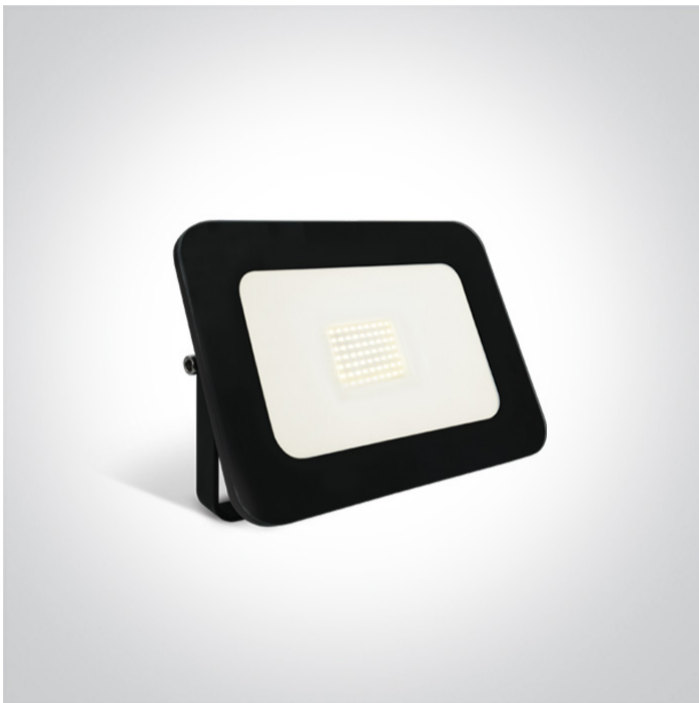

21 Industrial & Floodlights>The Glass Face AC LED Floodlights

## 7028CG/B/C

50W AC LED flood light with adjustable mounting bracket.

IP65 rated for outdoor use.

Complies with standard EN60598-1 and any other specific standards.

### Physical Specification

Item Group	21 Industrial & Floodlights
Family	The Glass Face AC LED Floodlights
Order Code	7028CG/B/C
Colour	Black
Material	Die Cast
Diffuser Material	Glass
Shape	Rectangular
Length	250mm
Width	190mm
Height	40mm
Surface Ceiling	Yes
Surface Wall	Yes