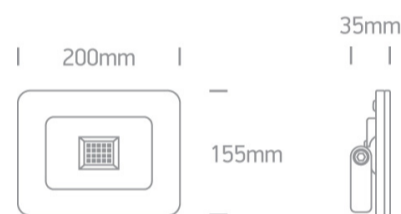

## 7028BG/B/C

30W AC LED flood light with adjustable mounting bracket.

IP65 rated for outdoor use.

Complies with standard EN60598-1 and any other specific standards.

### Dimensions

### Physical Specification

Item Group	21 Industrial & Floodlights
Family	The Glass Face AC LED Floodlights
Order Code	7028BG/B/C
Colour	Black
Material	Die Cast
Diffuser Material	Glass
Shape	Rectangular
Length	200mm
Width	155mm
Height	35mm
Surface Ceiling	Yes
Surface Wall	Yes