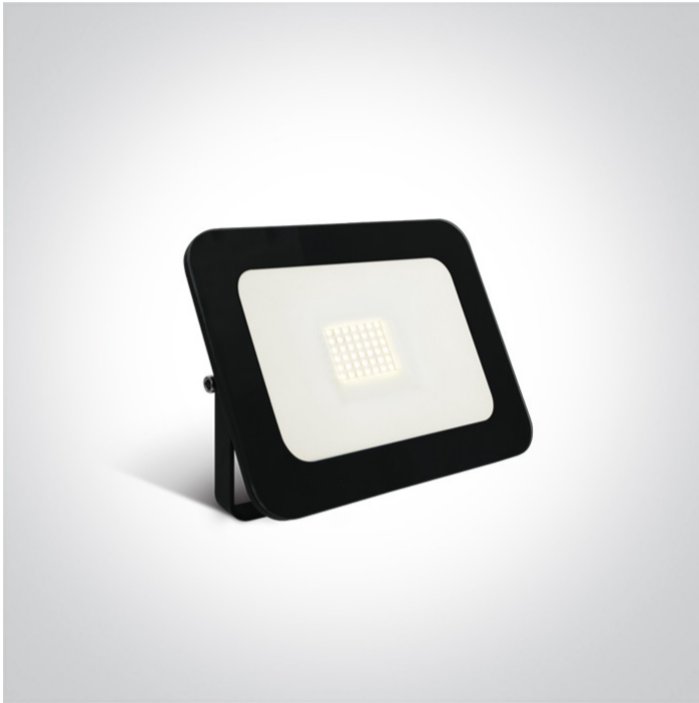

21 Industrial & Floodlights>The Glass Face AC LED Floodlights

## 7028BG/B/C

30W AC LED flood light with adjustable mounting bracket.

IP65 rated for outdoor use.

Complies with standard EN60598-1 and any other specific standards.

### Physical Specification

Item Group	21 Industrial & Floodlights
Family	The Glass Face AC LED Floodlights
Order Code	7028BG/B/C
Colour	Black
Material	Die Cast
Diffuser Material	Glass
Shape	Rectangular
Length	200mm
Width	155mm
Height	35mm
Surface Ceiling	Yes
Surface Wall	Yes