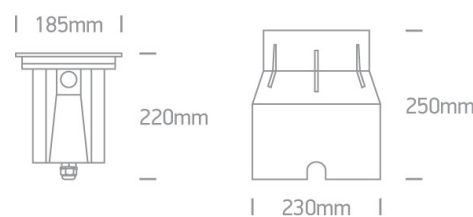

19 Wall Recessed & Inground>The COB Inground Adjustable Range

69054/W

Stainless steel

15W COB LED inground IP67, stainless steel 316, adjustable range.

AC LED .

Complies with standard EN60598-1 and any other specific standards.

Downloads

Dimensions

Gallery

Physical Specification

Item Group

19 Wall Recessed & Inground

Family

The COB Inground Adjustable Range Stainless steel

Shape

Circular

Height	220mm
Diameter	185mm
Cutout Hole Diameter	230mm
Inground	Yes
Depth Required	270mm + 300mm drainage
Indoor	Yes
Outdoor	Yes
Adjustable	1 Direction
IK Rating	10

Electrical Characteristics

Colour Temperature	3000K
Lumen Output	840lm
Light Efficiency	56lm/W

CRI	80
Beam Angle	20°
Illumination Diagram	

Packing Info

Box Length	24cm
Box Width	24cm
Box Height	28,5cm
Box Weight	4.350kg
Pcs/Carton	2
Barcode	5291889057284
HS Code	9405413990