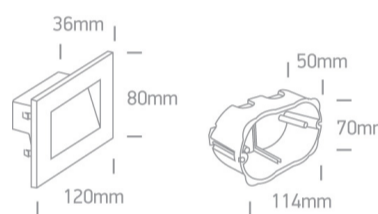

19 Wall Recessed & Inground>The Glass Face Recessed Lights

**68076/W/W**

4W Glass SMD LED recessed wall light, IP65.

AC LED

Complies with standard EN60598-1 and any other specific standards.

Downloads

Dimensions

Physical Specification

Item Group	19 Wall Recessed & Inground
Family	The Glass Face Recessed Lights
Order Code	68076/W/W
Colour	White
Material	Glass
Shape	Rectangular
Length	120mm
Width	80mm
Height	36mm
Cutout Hole Width	115mm
Cutout Hole Length	70mm
Recessed wall	Yes

Depth Required	55mm
Indoor	Yes
Outdoor	Yes
Adjustable	No