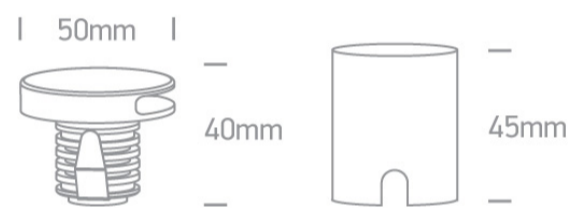

19 Wall Recessed & Inground>Dark Light Step Series Aluminium

68074/W/W

2W 700mA LED wall recessed light, IP65, ideal for both indoor and outdoor installation.

Requires 700mA driver.

Complies with standard EN60598-1 and any other specific standards.

Downloads

Dimensions

Must be ordered separately

89004A

89004AT

Physical Specification

Item Group	19 Wall Recessed & Inground
Family	Dark Light Step Series Aluminium
Order Code	68074/W/W
Colour	White
Material	Aluminium
Shape	Circular

Height	45mm
Diameter	50mm
Cutout Hole Diameter	35mm
Recessed wall	Yes
Depth Required	55mm
Indoor	Yes
Outdoor	Yes
IK Rating	8

Electrical Characteristics

Fitting

Input Type	Constant Current
Input Current	700mA
Safety Class	
Power(Watts)	2W
IP Rating	IP65
Light Source	LED built in
LED Brand	Osram
Cable Length	200cm
F Mark	

Illumination Data

Colour Temperature	3000K
Lumen Output	100lm
Light Efficiency	50lm/W
CRI	90
Illumination Diagram	
Dark Light	Yes

Packing Info

Box Length	6,5cm
Box Width	6,5cm
Box Height	6,5cm
Box Weight	0.157kg
Pcs/Carton	100
Barcode	5291889058441
HS Code	9405413990