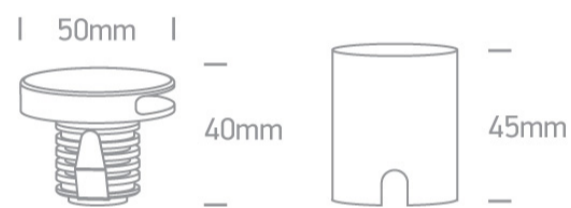

19 Wall Recessed & Inground>Dark Light Step Series Aluminium

68074/B/W

2W 700mA LED wall recessed light, IP65, ideal for both indoor and outdoor installation.

Requires 700mA driver.

Complies with standard EN60598-1 and any other specific standards.

Downloads

Dimensions

Must be ordered separately

89004A

89004AT

Physical Specification

Item Group

19 Wall Recessed & Inground

Shape

Circular

Height	45mm
Diameter	50mm
Cutout Hole Diameter	35mm
Recessed wall	Yes
Depth Required	55mm
Indoor	Yes
Outdoor	Yes
IK Rating	8

Electrical Characteristics

Fitting

Input Type	Constant Current
Input Current	700mA
Safety Class	
Power(Watts)	2W
IP Rating	IP65
Light Source	LED built in
LED Brand	Osram
Cable Length	200cm
F Mark	

Illumination Data

Colour Temperature	3000K
Lumen Output	100lm
Light Efficiency	50lm/W
CRI	90
Illumination Diagram	
Dark Light	Yes

Packing Info

Box Length	6,5cm
Box Width	6,5cm
Box Height	6,5cm
Box Weight	0.157kg
Pcs/Carton	100
Barcode	5291889058458
HS Code	9405413990