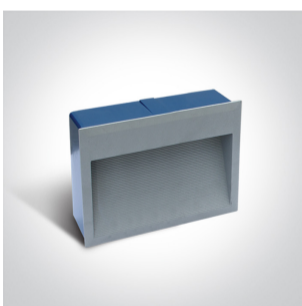

19 Wall Recessed & Inground > Outdoor Dark Light Wall Recessed Die cast

68016/G/W

2W LED wall recessed light, IP54, ideal for both indoor and outdoor installation.

Supplied with box for concrete installation.

Complies with standard EN60598-1 and any other specific standards.

Downloads

Dimensions

Gallery

Physical Specification

Item Group

19 Wall Recessed & Inground

Family

Outdoor Dark Light Wall Recessed Die cast

Order Code

68016/G/W

Colour

Grey

Material

Die Cast

Shape