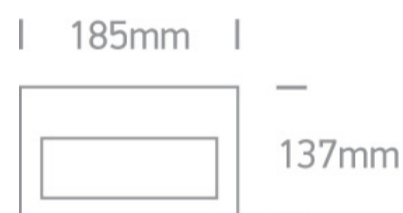

19 Wall Recessed & Inground > Outdoor Dark Light Wall Recessed Die cast

68016/G/W

2W LED wall recessed light, IP54, ideal for both indoor and outdoor installation.

Supplied with box for concrete installation.

Complies with standard EN60598-1 and any other specific standards.

Downloads

Dimensions

Gallery

Physical Specification

Item Group

19 Wall Recessed & Inground

Family

Outdoor Dark Light Wall Recessed Die cast

Order Code

68016/G/W

Colour

Grey

Material

Die Cast

Shape

Rectangular

Length

185mm

Width	137mm
Cutout Hole Diameter	170x120mm
Recessed wall	Yes
Depth Required	90mm
Indoor	Yes
Outdoor	Yes
Adjustable	No

Electrical Characteristics

Gear	No
------	----

Fitting + Driver