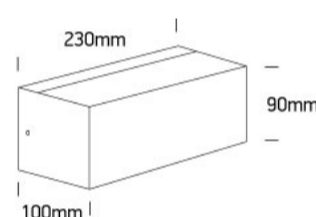

### Dimensions

### Physical Specification

Item Group	12 Wall & Ceiling
Family	Indoor/Outdoor Wall Light
Order Code	67518/AN
Colour	Anthracite
Material	ABS
Diffuser Material	PC
Shape	Rectangular
Length	230mm
Width	100mm
Height	90mm
Surface Wall	Yes
Indoor	Yes