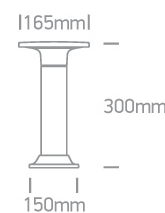

20 Garden & Underwater>LED Mushroom Bollards ABS+PC

67490/B/W

6,5W Garden Light, IP54.

Complete with 300mA driver

Complies with standard EN60598-1 and any other specific standards.

Downloads

Dimensions

Physical Specification

Item Group	20 Garden & Underwater
Family	LED Mushroom Bollards ABS+PC
Order Code	67490/B/W
Colour	Black
Material	ABS
Diffuser Material	PC
Shape	Circular
Height	300mm
Diameter	165mm
Surface Floor/Ground	Yes
Outdoor	Yes
Adjustable	No