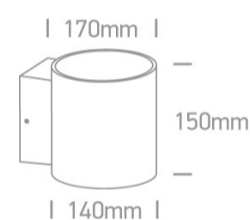

13 Wall & Ceiling LED > Outdoor Wall Lights Die cast

67468/W/W

10W Wall light, IP65

AC LED

Complies with standard EN60598-1 and any other specific standards.

Downloads

Dimensions

Physical Specification

Item Group	13 Wall & Ceiling LED
Family	Outdoor Wall Lights Die cast
Order Code	67468/W/W
Colour	White
Material	Die Cast
Diffuser Material	Glass
Shape	Circular
Height	150mm
Diameter	140mm
Surface Wall	Yes
Indoor	Yes
Outdoor	Yes

62cm

Carton Width

51cm

Carton Height

25cm

Carton Weight	9,1Kg
Barcode	5291889059745
HS Code	9405105000

Certification & Warranty

Warranty	2 Years
Weee Directive	Yes