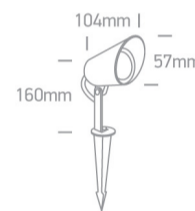

20 Garden & Underwater > LED Garden Spots

67458/B/W

8W 24V DC outdoor LED spot, IP67, ideal for garden illumination.

Requires 24V DC driver.

Supplied with spike.

Complies with standard EN60598-1 and any other specific standards.

Downloads

Dimensions

Physical Specification

Item Group	20 Garden & Underwater
Family	LED Garden Spots
Order Code	67458/B/W
Colour	Black
Material	Aluminium
Shape	Circular
Height	104mm
Diameter	57mm
Surface Floor/Ground	Yes
Outdoor	Yes
Adjustable	2 Directions

Fitting

Input Type	Constant Voltage
Input Voltage	24V DC
Safety Class	
Power(Watts)	8W
IP Rating	IP65
Light Source	LED built in
LED Type	SMD 2835
LED Brand	Samsung
Cable Length	200cm
F Mark	

Illumination Data

Colour Temperature	3000K
Lumen Output	520lm
Light Efficiency	65lm/W
CRI	80
Beam Angle	38°
Illumination Diagram	

Packing Info

Box Weight	0.426kg
Pcs/Carton	50
Barcode	5291889059233
HS Code	9405413990

Certification & Warranty