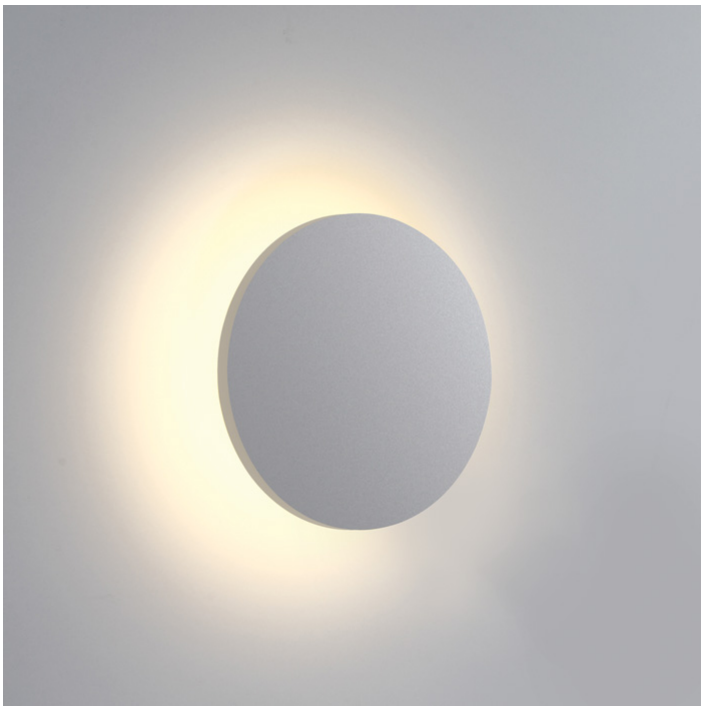

13 Wall & Ceiling LED>The Backlight Range

67450/W/W

7W LED Wall and Ceiling Dark light.

Complete with non-dimmable LED driver.

Complies with standard EN60598-1 and any other specific standards.

Downloads

Dimensions

Gallery

Physical Specification

Item Group	13 Wall & Ceiling LED
Family	The Backlight Range
Order Code	67450/W/W
Colour	White
Material	ABS
Diffuser Material	PC
Shape	Circular

Height	60mm
Diameter	163mm
Surface Ceiling	Yes
Surface Wall	Yes
Indoor	Yes
Outdoor	Yes
IK Rating	8

#### Illumination Data

Colour Temperature	3000K
Lumen Output	600lm
Light Efficiency	85,7lm/W
CRI	80
Illumination Diagram	
Dark Light	Yes