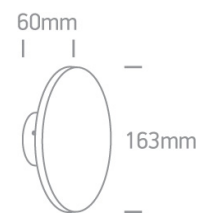

13 Wall & Ceiling LED>The Backlight Range

67450/W/W

7W LED Wall and Ceiling Dark light.

Complete with non-dimmable LED driver.

Complies with standard EN60598-1 and any other specific standards.

Downloads

Dimensions

Gallery

Physical Specification

Item Group	13 Wall & Ceiling LED
Family	The Backlight Range
Order Code	67450/W/W
Colour	White
Material	ABS
Diffuser Material	PC
Shape	Circular

Height	60mm
Diameter	163mm
Surface Ceiling	Yes
Surface Wall	Yes
Indoor	Yes
Outdoor	Yes
IK Rating	8

#### Illumination Data

Colour Temperature	3000K
Lumen Output	600lm
Light Efficiency	85,7lm/W
CRI	80
Illumination Diagram	
Dark Light	Yes

#### Packing Info

Box Length	17,5cm
Box Width	17,5cm
Box Height	8cm

Box Weight	0.404kg
Pcs/Carton	24
Barcode	5291889057994
HS Code	9405114090