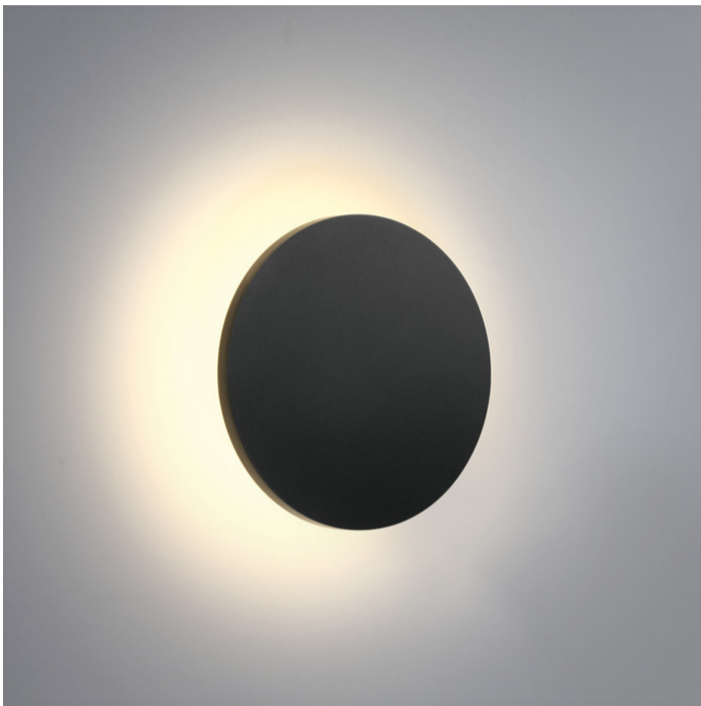

13 Wall & Ceiling LED > The Backlight Range

67450/AN/W

7W LED Wall and Ceiling Dark light.

Complete with non-dimmable LED driver.

Complies with standard EN60598-1 and any other specific standards.

Downloads

Dimensions

Gallery

Physical Specification

Item Group	13 Wall & Ceiling LED
Family	The Backlight Range
Order Code	67450/AN/W
Colour	Anthracite
Material	ABS
Diffuser Material	PC
Shape	Circular

Height	60mm
Diameter	163mm
Surface Ceiling	Yes
Surface Wall	Yes
Indoor	Yes
Outdoor	Yes
IK Rating	8