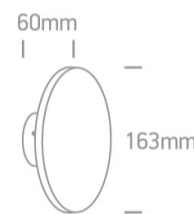

Dimensions

Gallery

Physical Specification

Item Group	13 Wall & Ceiling LED
Family	The Backlight Range
Order Code	67450/AN/W
Colour	Anthracite
Material	ABS
Diffuser Material	PC
Shape	Circular

Height	60mm
Diameter	163mm
Surface Ceiling	Yes
Surface Wall	Yes
Indoor	Yes
Outdoor	Yes
IK Rating	8

Electrical Characteristics

Gear	Built In
Fitting + Driver	
Input Voltage	220-240V
50 Hz	Yes
60 Hz	Yes
Safety Class	
Power(Watts)	7W
IP Rating	IP54
Light Source	LED built in
Dimmable	No
F Mark	

Fitting	
Input Type	Constant Current
Input Current	300mA
Voltage	20V
Power(Watts)	6W
IP Rating	IP54
Light Source	LED built in
LED Type	SMD 2835

Illumination Data

Colour Temperature	3000K
Lumen Output	600lm
Light Efficiency	85,7lm/W
CRI	80
Illumination Diagram	
Dark Light	Yes

Packing Info

Box Length	17,5cm
Box Width	17,5cm
Box Height	8cm

Box Weight	0.404kg
Pcs/Carton	24
Barcode	5291889057970
HS Code	9405114090