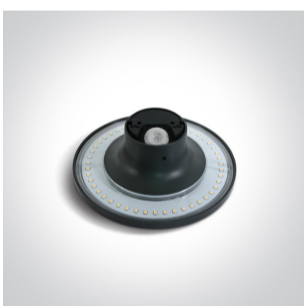

13 Wall & Ceiling LED > The Backlight Range

67450/AN/W

7W LED Wall and Ceiling Dark light.

Complete with non-dimmable LED driver.

Complies with standard EN60598-1 and any other specific standards.

Downloads

Dimensions

Gallery

Physical Specification

Item Group	13 Wall & Ceiling LED
Family	The Backlight Range
Order Code	67450/AN/W
Colour	Anthracite
Material	ABS
Diffuser Material	PC
Shape	Circular

Height	60mm
Diameter	163mm
Surface Ceiling	Yes
Surface Wall	Yes
Indoor	Yes
Outdoor	Yes
IK Rating	8

Electrical Characteristics

Gear	Built In
Fitting + Driver	
Input Voltage	220-240V
50 Hz	Yes
60 Hz	Yes
Safety Class	
Power(Watts)	7W
IP Rating	IP54
Light Source	LED built in
Dimmable	No
F Mark	

Fitting	
Input Type	Constant Current
Input Current	300mA
Voltage	20V
Power(Watts)	6W
IP Rating	IP54
Light Source	LED built in
LED Type	SMD 2835

LED Brand	Epistar
Gear	
Gear Type	Led Driver
Input Voltage	220-240V
50 Hz	Yes
60 Hz	Yes
Power(Watts)	3,6-6W
Power Factor	0,5
Constant Current	Yes
300mA	12-20V
IP Rating	IP20
Safety Class	
Dimmable	No
Housing Material	Plastic
Output Terminal	Cable
Brand	Eaglerise