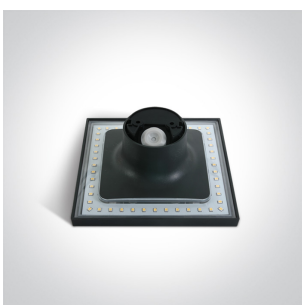

13 Wall & Ceiling LED > The Backlight Range

67450A/AN/W

7W LED Wall and Ceiling Dark light.

Complete with non-dimmable LED driver.

Complies with standard EN60598-1 and any other specific standards.

Downloads

Dimensions

Gallery

Physical Specification

Item Group	13 Wall & Ceiling LED
Family	The Backlight Range
Order Code	67450A/AN/W
Colour	Anthracite
Material	ABS
Diffuser Material	PC
Shape	Rectangular

Length	150mm
Width	150mm
Height	60mm
Surface Ceiling	Yes
Surface Wall	Yes
Indoor	Yes
Outdoor	Yes
IK Rating	8