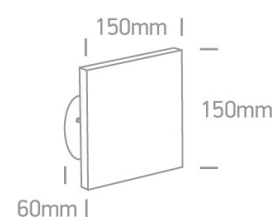

Dimensions

Gallery

Physical Specification

Item Group	13 Wall & Ceiling LED
Family	The Backlight Range
Order Code	67450A/AN/W
Colour	Anthracite
Material	ABS
Diffuser Material	PC
Shape	Rectangular

Length	150mm
Width	150mm
Height	60mm
Surface Ceiling	Yes
Surface Wall	Yes
Indoor	Yes
Outdoor	Yes
IK Rating	8

Illumination Data

Colour Temperature	3000K
Lumen Output	600lm
Light Efficiency	85,7lm/W
CRI	80
Illumination Diagram	
Dark Light	Yes

Packing Info

Box Length	16cm
Box Width	16cm
Box Height	8cm

Box Weight	0.408kg
Pcs/Carton	24
Barcode	5291889057987
HS Code	9405114090