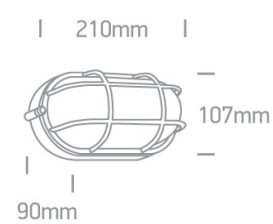

13 Wall & Ceiling LED>The Classic Outdoor Range Die cast

**67444C/B/W**

10W Wall LED light, IP54, classic outdoor range

AC LED.

Complies with standard EN60598-1 and any other specific standards.

Downloads

Dimensions

Physical Specification

Item Group	13 Wall & Ceiling LED
Family	The Classic Outdoor Range Die cast
Order Code	67444C/B/W
Colour	Black
Material	Die Cast
Shape	Rectangular
Length	210mm
Width	107mm
Height	90mm
Surface Wall	Yes
Indoor	Yes
Outdoor	Yes