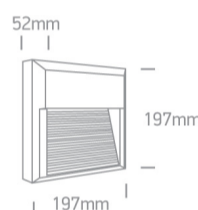

Physical Specification

| | |
|-------------------|-----------------------|
| Item Group | 13 Wall & Ceiling LED |
| Family | Outdoor Dark Lights |
| Order Code | 67430A/W/W |
| Colour | White |
| Material | ABS |
| Diffuser Material | PC |
| Shape | Rectangular |
| Length | 197mm |
| Width | 197mm |
| Height | 52mm |
| Surface Wall | Yes |
| Indoor | Yes |