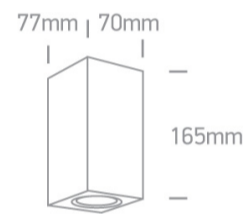

12 Wall & Ceiling>The GU10 Outdoor Cube Lights Die cast

67426A/G

2x10W MR16 GU10 Outdoor Cube Lights.

Complies with standard EN60598-1 and any other specific standards

Downloads

Dimensions

Physical Specification

Item Group	12 Wall & Ceiling
Family	The GU10 Outdoor Cube Lights Die cast
Order Code	67426A/G
Colour	Grey
Material	Die Cast
Shape	Rectangular
Length	70mm
Width	77mm
Height	165mm
Surface Wall	Yes
Indoor	Yes
Outdoor	Yes