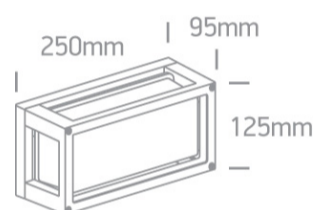

12 Wall & Ceiling > Outdoor E27 Square Die cast

**67420/B**

E27 outdoor wall light ideal for residential illumination, IP54.

Complies with standard EN60598-1 and any other specific standards.

Downloads

Dimensions

Physical Specification

Item Group	12 Wall & Ceiling
Family	Outdoor E27 Square Die cast
Order Code	67420/B
Colour	Black
Material	Die Cast
Diffuser Material	Glass
Shape	Rectangular
Length	250mm
Width	125mm
Height	95mm
Surface Wall	Yes
Indoor	Yes

## Packing Info

Box Length	29cm
------------	------

Box Width	17cm
-----------	------

Box Height	14,5cm
------------	--------

Box Weight	2.100kg
------------	---------

Pcs/Carton	6
------------	---

Barcode	5291889060147
---------	---------------