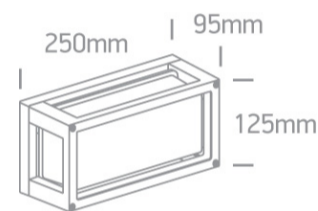

12 Wall & Ceiling > Outdoor E27 Square Die cast

67420/AN

E27 outdoor wall light ideal for residential illumination, IP54.

Complies with standard EN60598-1 and any other specific standards.

Downloads

Dimensions

Physical Specification

Item Group	12 Wall & Ceiling
Family	Outdoor E27 Square Die cast
Order Code	67420/AN
Colour	Anthracite
Material	Die Cast
Diffuser Material	Glass
Shape	Rectangular
Length	250mm
Width	125mm
Height	95mm
Surface Wall	Yes
Indoor	Yes

Dimmable	N/A
----------	-----

F Mark	
--------	---

Illumination Data

Illumination Diagram	
----------------------	---

Packing Info

Box Length	29cm
------------	------

Box Width	17cm
-----------	------

Box Height	14,5cm
------------	--------