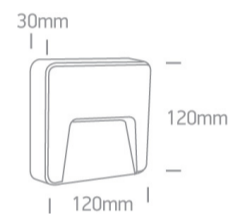

Dimensions

Physical Specification

Item Group	13 Wall & Ceiling LED
Family	Outdoor Dark Lights
Order Code	67418/AN/W
Colour	Anthracite
Material	ABS
Diffuser Material	PC
Shape	Rectangular
Length	120mm
Width	120mm
Height	30mm
Surface Wall	Yes
Indoor	Yes

Dark Light	Yes
------------	-----

Packing Info

Box Length	13cm
------------	------

Box Width	13cm
-----------	------

Box Height	4cm
------------	-----

Box Weight	0.252kg
------------	---------

Pcs/Carton

40