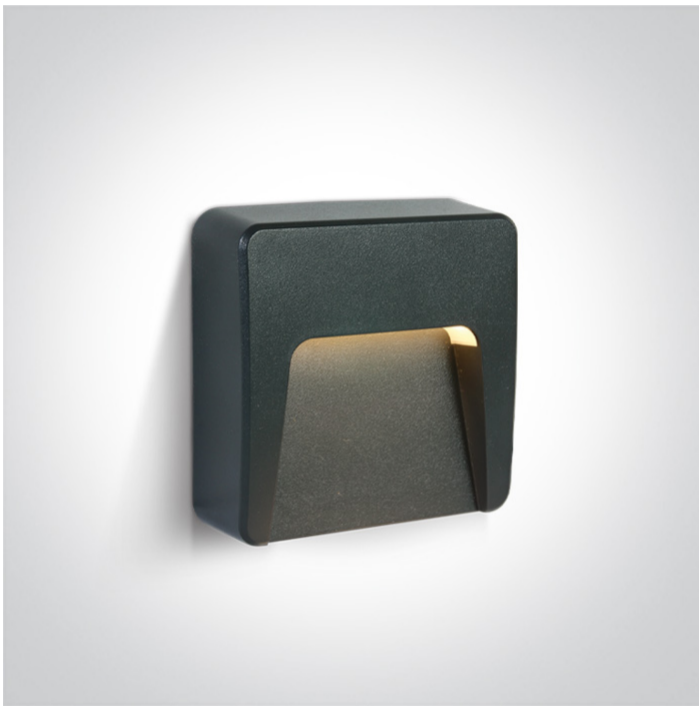

13 Wall & Ceiling LED>Outdoor Dark Lights

67417/AN/W

1,5W AC LED wall light, IP65, ideal for both indoor and outdoor installation.

Complies with standard EN60598-1 and any other specific standards.

Downloads

Dimensions

Physical Specification

Item Group	13 Wall & Ceiling LED
Family	Outdoor Dark Lights
Order Code	67417/AN/W
Colour	Anthracite
Material	ABS
Diffuser Material	PC
Shape	Rectangular
Length	78mm
Width	78mm
Height	25mm
Surface Wall	Yes
Indoor	Yes