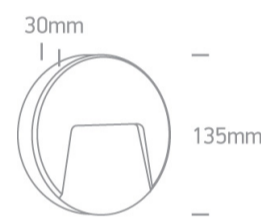

### Dimensions

### Physical Specification

Item Group	13 Wall & Ceiling LED
Family	Outdoor Dark Lights
Order Code	67414/AN/W
Colour	Anthracite
Material	ABS
Diffuser Material	PC
Shape	Circular
Height	30mm
Diameter	135mm
Surface Wall	Yes
Indoor	Yes
Outdoor	Yes