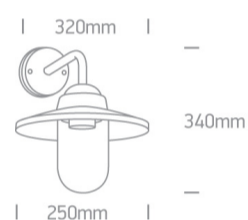

20 Garden & Underwater>Retro Wall Lantern

67408/B

12W E27 Metal + glass

Complies with standard EN60598-1 and any other specific standards.

Downloads

Dimensions

Physical Specification

Item Group	20 Garden & Underwater
Family	Retro Wall Lantern
Order Code	67408/B
Colour	Black
Material	Metal
Diffuser Material	Glass
Shape	Rectangular
Length	320mm
Width	340mm
Height	250mm
Surface Wall	Yes
Outdoor	Yes

Adjustable

No

Electrical Characteristics

Gear

No

Fitting + Driver

Input Voltage

100-240V