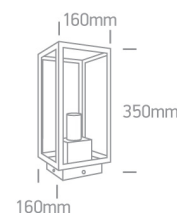

20 Garden & Underwater>The Romantic Outdoor Range

67406E/B

12W E27 Stainless steel 201 + tempered glass

Complies with standard EN60598-1 and any other specific standards.

Downloads

Dimensions

Physical Specification

Item Group	20 Garden & Underwater
Family	The Romantic Outdoor Range
Order Code	67406E/B
Colour	Black
Material	Stainless Steel 201
Diffuser Material	Glass
Shape	Rectangular
Length	160mm
Width	350mm
Height	160mm
Inground	Yes
Indoor	Yes