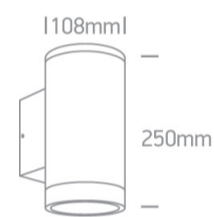

12 Wall & Ceiling>The PAR30 Outdoor Wall Lights Die cast

67400E/W

2xPAR30, E27 Wall outdoor cylinder, IP65.

Complies with standard EN60598-1 and any other specific standards.

Downloads

Dimensions

Physical Specification

Item Group	12 Wall & Ceiling
Family	The PAR30 Outdoor Wall Lights Die cast
Order Code	67400E/W
Colour	White
Material	Die Cast
Diffuser Material	Glass
Shape	Circular
Height	250mm
Diameter	108mm
Surface Wall	Yes
Indoor	Yes
Outdoor	Yes

Box Width	11,5cm
-----------	--------

Box Height	27cm
------------	------

Box Weight	1.766kg
------------	---------

Pcs/Carton	6
------------	---

Barcode	5291889058021
---------	---------------

HS Code	9405409900
---------	------------