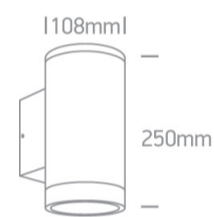

12 Wall & Ceiling>The PAR30 Outdoor Wall Lights Die cast

67400E/G

2xPAR30, E27 Wall outdoor cylinder, IP65.

Complies with standard EN60598-1 and any other specific standards.

Downloads

Dimensions

Physical Specification

Item Group	12 Wall & Ceiling
Family	The PAR30 Outdoor Wall Lights Die cast
Order Code	67400E/G
Colour	Grey
Material	Die Cast
Diffuser Material	Glass
Shape	Circular
Height	250mm
Diameter	108mm
Surface Wall	Yes
Indoor	Yes
Outdoor	Yes

Box Width	11,5cm
-----------	--------

Box Height	27cm
------------	------

Box Weight	1.766kg
------------	---------

Pcs/Carton	6
------------	---

Barcode	5291889058038
---------	---------------

HS Code	9405409900
---------	------------