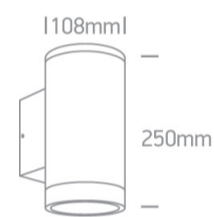

12 Wall & Ceiling>The PAR30 Outdoor Wall Lights Die cast

67400E/B

2xPAR30, E27 Wall outdoor cylinder, IP65.

Complies with standard EN60598-1 and any other specific standards.

Downloads

Dimensions

Physical Specification

Item Group	12 Wall & Ceiling
Family	The PAR30 Outdoor Wall Lights Die cast
Order Code	67400E/B
Colour	Black
Material	Die Cast
Diffuser Material	Glass
Shape	Circular
Height	250mm
Diameter	108mm
Surface Wall	Yes
Indoor	Yes
Outdoor	Yes

Box Width	11,5cm
-----------	--------

Box Height	27cm
------------	------

Box Weight	1.766kg
------------	---------

Pcs/Carton	6
------------	---

Barcode	5291889058045
---------	---------------

HS Code	9405409900
---------	------------