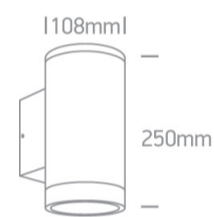

12 Wall & Ceiling>The PAR30 Outdoor Wall Lights Die cast

67400E/AN

2xPAR30, E27 Wall outdoor cylinder, IP65.

Complies with standard EN60598-1 and any other specific standards.

Downloads

Dimensions

Physical Specification

Item Group	12 Wall & Ceiling
Family	The PAR30 Outdoor Wall Lights Die cast
Order Code	67400E/AN
Colour	Anthracite
Material	Die Cast
Diffuser Material	Glass
Shape	Circular
Height	250mm
Diameter	108mm
Surface Wall	Yes
Indoor	Yes
Outdoor	Yes

#### Packing Info

Box Length	15cm
------------	------

Box Width	11,5cm
-----------	--------

Box Height	27cm
------------	------

Box Weight	1.766kg
------------	---------

Pcs/Carton	6
------------	---

Barcode	5291889058014
---------	---------------