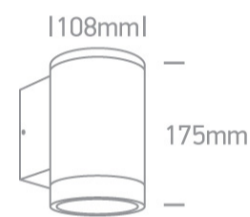

12 Wall & Ceiling>The PAR30 Outdoor Wall Lights Die cast

67400D/B

PAR30, E27 Wall outdoor cylinder, IP65.

Complies with standard EN60598-1 and any other specific standards.

Downloads

Dimensions

Physical Specification

Item Group	12 Wall & Ceiling
Family	The PAR30 Outdoor Wall Lights Die cast
Order Code	67400D/B
Colour	Black
Material	Die Cast
Diffuser Material	Glass
Shape	Circular
Height	175mm
Diameter	108mm
Surface Wall	Yes
Indoor	Yes
Outdoor	Yes

## Packing Info

Box Length	15cm
------------	------

Box Width	11,5cm
-----------	--------

Box Height	19,5cm
------------	--------

Box Weight	1.350kg
------------	---------

Pcs/Carton	6
------------	---

Barcode	5291889058083
---------	---------------