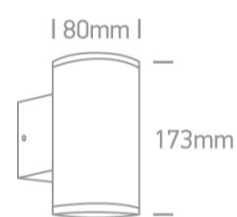

12 Wall & Ceiling>The GU10 Outdoor Wall Lights Die cast

67400B/BR

2x10W MR16 GU10 Die Cast, Outdoor Wall Light.

Complies with standard EN60598-1 and any other specific standards

Downloads

Dimensions

Physical Specification

Item Group	12 Wall & Ceiling
Family	The GU10 Outdoor Wall Lights Die cast
Order Code	67400B/BR
Colour	Rust Brown
Material	Die Cast
Shape	Circular
Height	173mm
Diameter	80mm
Surface Wall	Yes
Indoor	Yes
Outdoor	Yes
Adjustable	No