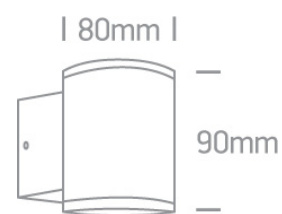

12 Wall & Ceiling>The GU10 Outdoor Wall Lights Die cast

67400A/BR

10W MR16 GU10 Die Cast, Outdoor Wall Light.

Complies with standard EN60598-1 and any other specific standards

Downloads

Dimensions

Physical Specification

Item Group	12 Wall & Ceiling
Family	The GU10 Outdoor Wall Lights Die cast
Order Code	67400A/BR
Colour	Rust Brown
Material	Die Cast
Shape	Circular
Height	90mm
Diameter	80mm
Surface Wall	Yes
Indoor	Yes
Outdoor	Yes
Adjustable	No