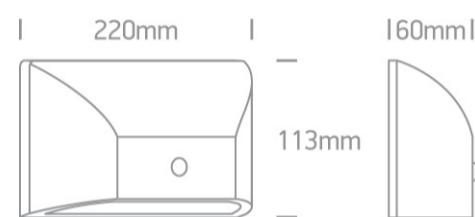

Complies with standard EN60598-1 and any other specific standards.

Downloads

Dimensions

Physical Specification

Item Group	13 Wall & Ceiling LED
Family	Down Illumination Wall Lights ABS + PC
Order Code	67396A/AN/W
Colour	Anthracite
Material	ABS
Diffuser Material	PC
Shape	Rectangular
Length	220mm
Width	113mm
Height	60mm
Surface Wall	Yes
Indoor	Yes

Packing Info

Box Length	23cm
------------	------

Box Width	13cm
-----------	------

Box Height	7cm
------------	-----

Box Weight	0.415kg
------------	---------

Pcs/Carton	20
------------	----

Barcode

5291889049494