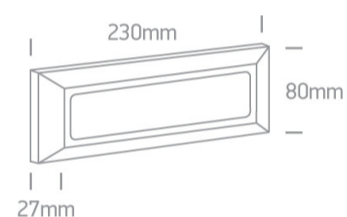

13 Wall & Ceiling LED > Outdoor General Lighting ABS + PC

**67394/AN/W**

3,5W LED wall light, IP65, ideal for both indoor and outdoor installation.

Complies with standard EN60598-1 and any other specific standards.

#### Dimensions

#### Physical Specification

Item Group	13 Wall & Ceiling LED
Family	Outdoor General Lighting ABS + PC
Order Code	67394/AN/W
Colour	Anthracite
Material	ABS
Diffuser Material	PC
Shape	Rectangular
Length	230mm
Width	80mm
Height	27mm
Surface Ceiling	Yes
Surface Wall	Yes