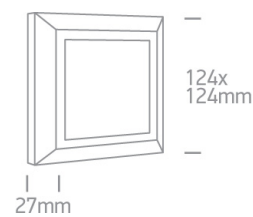

13 Wall & Ceiling LED>Outdoor General Lighting ABS + PC

67394A/AN/W

3,5W LED wall light, IP65, ideal for both indoor and outdoor installation.

Complies with standard EN60598-1 and any other specific standards.

Downloads

Dimensions

Physical Specification

Item Group	13 Wall & Ceiling LED
Family	Outdoor General Lighting ABS + PC
Order Code	67394A/AN/W
Colour	Anthracite
Material	ABS
Diffuser Material	PC
Shape	Rectangular
Length	124mm
Width	124mm
Height	27mm
Surface Ceiling	Yes
Surface Wall	Yes

Lumen Output	250lm
--------------	-------

Light Efficiency	71,42lm/W
------------------	-----------

CRI	80
-----	----

Illumination Diagram	
----------------------	---

Packing Info

Box Length	16cm
------------	------