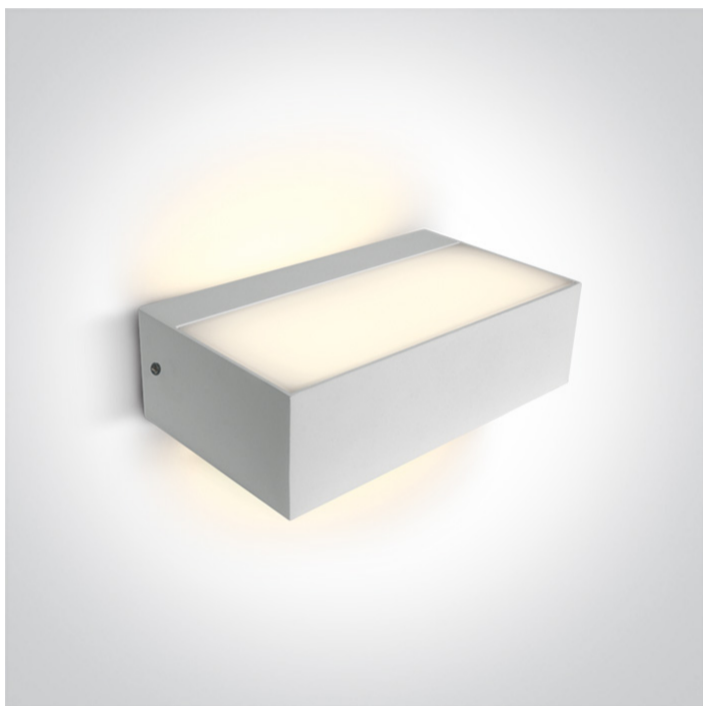

13 Wall & Ceiling LED>Outdoor Wall Up & Down Lights

67392/W/W

7W LED wall light, IP65, ideal for both indoor and outdoor installation.

Supplied with non-dimmable LED driver.

Complies with standard EN60598-1 and any other specific standards.

Downloads

Dimensions

Physical Specification

Item Group	13 Wall & Ceiling LED
Family	Outdoor Wall Up & Down Lights
Order Code	67392/W/W
Colour	White
Material	Die Cast
Shape	Rectangular
Length	170mm
Width	80mm
Height	46mm
Surface Wall	Yes
Indoor	Yes
Outdoor	Yes