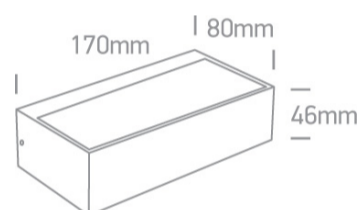

13 Wall & Ceiling LED>Outdoor Wall Up & Down Lights

67392/W/W

7W LED wall light, IP65, ideal for both indoor and outdoor installation.

Supplied with non-dimmable LED driver.

Complies with standard EN60598-1 and any other specific standards.

Downloads

Dimensions

Physical Specification

Item Group	13 Wall & Ceiling LED
Family	Outdoor Wall Up & Down Lights
Order Code	67392/W/W
Colour	White
Material	Die Cast
Shape	Rectangular
Length	170mm
Width	80mm
Height	46mm
Surface Wall	Yes
Indoor	Yes
Outdoor	Yes

Illumination Data

Colour Temperature	3000K
Lumen Output	400lm
Light Efficiency	57lm/W
CRI	80
Illumination Diagram	

Packing Info

Box Length	18cm
Box Width	9,5cm
Box Height	5,5cm
Box Weight	0.410kg
Pcs/Carton	20
Barcode	5291889049074
HS Code	9405114090