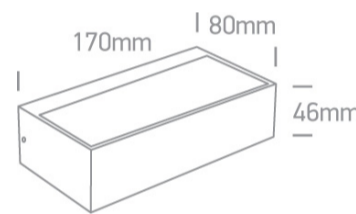

13 Wall & Ceiling LED > Outdoor Wall Up & Down Lights

67392/AN/W

7W LED wall light, IP65, ideal for both indoor and outdoor installation.

Supplied with non-dimmable LED driver.

Complies with standard EN60598-1 and any other specific standards.

Downloads

Dimensions

Physical Specification

Item Group	13 Wall & Ceiling LED
Family	Outdoor Wall Up & Down Lights
Order Code	67392/AN/W
Colour	Anthracite
Material	Die Cast
Shape	Rectangular
Length	170mm
Width	80mm
Height	46mm
Surface Wall	Yes
Indoor	Yes
Outdoor	Yes

Illumination Data

Colour Temperature	3000K
Lumen Output	400lm
Light Efficiency	57lm/W
CRI	80
Illumination Diagram	

Packing Info

Box Length	18cm
Box Width	9,5cm
Box Height	5,5cm
Box Weight	0.410kg
Pcs/Carton	20
Barcode	5291889049067
HS Code	9405114090